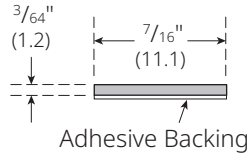

CUT SHEET

PEMCO® LITES & LOUVERS Fire Glazing Tape

Experience a safer
and more open world

FG3000S45

AVAILABLE LENGTHS:
7', 8', 14', 16'

WIDTH:
 $\frac{7}{16}$ " (11.1 mm)

HEIGHT:
 $\frac{3}{64}$ " (1.2 mm)

TITLE:
PREPARED FOR:
PREPARED BY:
DATE:
COMMENTS: