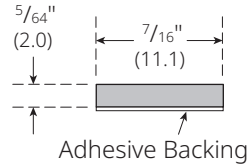

CUT SHEET

PEMKO® LITES & LOUVERS Fire Glazing Tape

Experience a safer
and more open world

FG3000S90

AVAILABLE LENGTHS:
8', 16'

WIDTH:
 $\frac{7}{16}$ " (11.1 mm)

HEIGHT:
 $\frac{5}{64}$ " (2.0 mm)

TITLE:
PREPARED FOR:
PREPARED BY:
DATE:
COMMENTS: