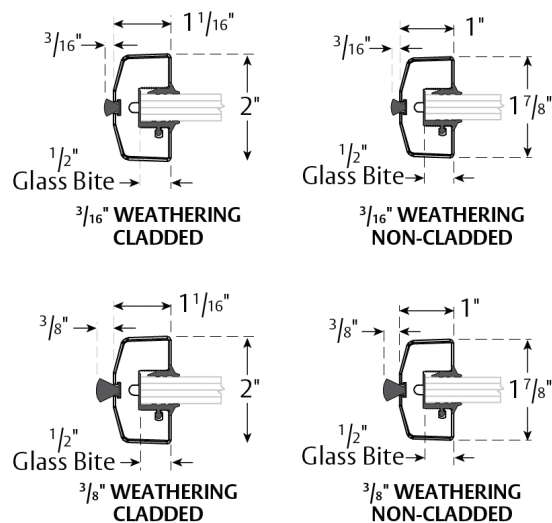

GLASS THICKNESS B - C