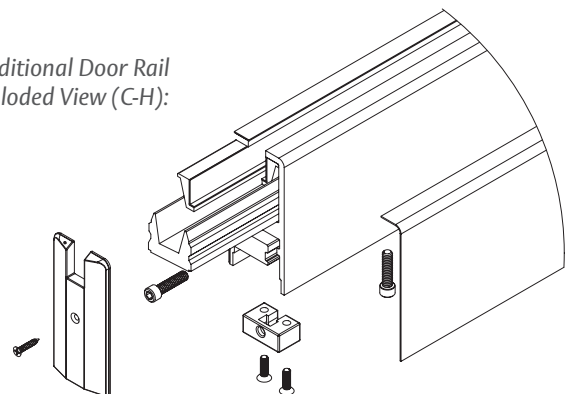

Door Specifications:

- Glass thickness (modular rails): 1/2" - 1³/₁₆"
- Glass thickness (traditional rails)
 - Tapered 2³/₄" Rail (DRT-275): 1/2", 9/16", and 5/8"
 - Square 2³/₄" Rail (DRS-275): 3/8", 1/2" and 9/16"
 - Tapered 4" (DRT-4), Square 4" (DRS-4) Rails, 6" (DRS-6) and 10" (DRS-10) Rails: 3/8", 1/2", 9/16", 5/8", 1¹/₁₆", 3/4" and 1³/₁₆"
 - Square (DRS-4PR) and Tapered (DRT-4PR) Patch Rail: 1/2" and 9/16"

Door Rail Indicator*

*Compatible with all rails except DRT-275

Traditional Door Rail Exploded View (C-H):

Vertical Stile Systems

Features

- Seals door gaps on vertical sides of all glass door openings
 - Provides weatherization
 - Diminishes unwanted air flow
- Attaches to top and bottom door rails
 - 2-3/4", 4", 6" and 10"
- Dry glaze pre-assembled design
 - Gasketing: One side pre-fit, one side pressed in
- Easy and fast installation – one installer, under 10 minutes
- Cladding pre-installed at factory

Applications

- Conference Centers
- Sports Stadiums
- Universities
- Casinos
- Retail
- Transit Areas

NOTE:
Component of ThermaGuard
NFRC glass entrance system

Technical Specifications

- Part Number: DRVS
- Max lengths of 120"
- Hardware preps available
- Dimensions:
 - Width: 2" with cladding, 1⁷/₈" without cladding
 - Height profile: 1¹/₁₆" with cladding, 1" without cladding
- Material:
 - Bright or Satin Stainless Steel Cladding
 - Clear Anodized or Powder Coated Aluminum Cladding
 - Pile (Black): ³/₁₆" and ³/₈"
 - Flat Glazing Filler available
- Glass Thickness
 - ¹/₂", ⁹/₁₆", ³/₄", and ¹³/₁₆"