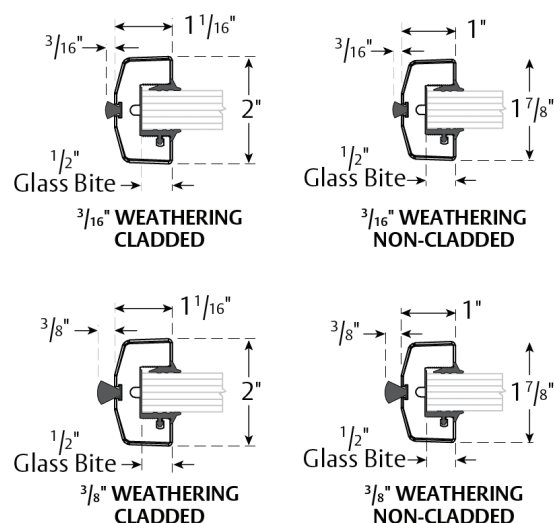

GLASS THICKNESS F - G