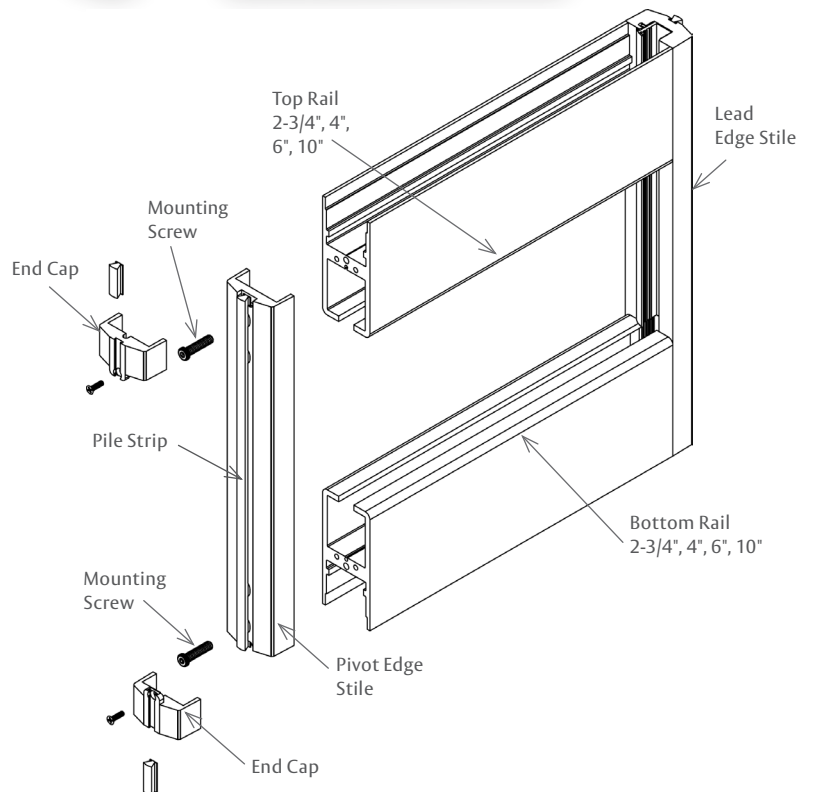

Door Rail Indicator*

*Compatible with all rails except DRT-275

Traditional Door Rail Exploded View (C-H):

Vertical Stile Systems

Features

- Seals door gaps on vertical sides of all glass door openings
 - Provides weatherization
 - Diminishes unwanted air flow
- Attaches to top and bottom door rails
 - 2-3/4", 4", 6" and 10"
- Dry glaze pre-assembled design
 - Gasketing: One side pre-fit, one side pressed in
- Easy and fast installation – one installer, under 10 minutes
- Cladding pre-installed at factory

Applications

- Conference Centers
- Sports Stadiums
- Universities
- Casinos
- Retail
- Transit Areas

NOTE:
Component of ThermaGuard
NFRC glass entrance system

Technical Specifications

- Part Number: DRVS
- Max lengths of 120"
- Hardware preps available
- Dimensions:
 - Width: 2" with cladding, 1⁷/₈" without cladding
 - Height profile: 1¹/₁₆" with cladding, 1" without cladding
- Material:
 - Bright or Satin Stainless Steel Cladding
 - Clear Anodized or Powder Coated Aluminum Cladding
 - Pile (Black): ³/₁₆" and ³/₈"
 - Flat Glazing Filler available
- Glass Thickness
 - ¹/₂", ⁹/₁₆", ³/₄", and ¹³/₁₆"