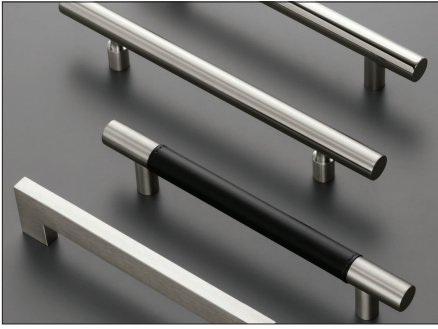

Door Pulls

Rockwood Decorative Door Pulls

Part # (Add Finish)	Material	Size	Finish
RM3301BTB1224	Stainless Steel	12" CTC, 24" Overall	32D
RM3301BTB1824	Stainless Steel	18" CTC, 24" Overall	32D, BSP
RM3301BTB2436	Stainless Steel	24" CTC, 36" Overall	32D, BSP
RM3301BTB3036	Stainless Steel	30" CTC, 36" Overall	BSP
RM3301BTB3648	Stainless Steel	36" CTC, 48" Overall	32D, BSP
RM3301BTB4860	Stainless Steel	48" CTC, 60" Overall	32D, BSP
RM3301BTB6072	Stainless Steel	60" CTC, 72" Overall	32D
RM3301BTB7284	Stainless Steel	72" CTC, 84" Overall	32D
RM3301BTB8496	Stainless Steel	84" CTC, 96" Overall	32D

Back to Back Mounting included for 1/2" glass doors.