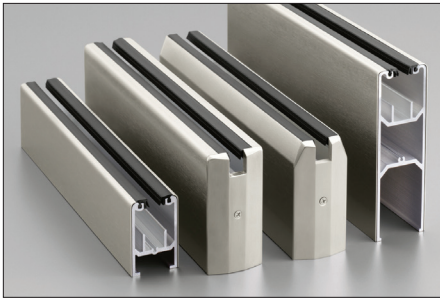

Door Rail End Caps

Part # (Add Finish)	Profile	Height	Finish
ECDS-4AC	Square	4"	32D, 32, 28, 314, 10BE, WSP, BSP, 314E
ECDT-4AC	Tapered	4"	32D, 32, 28, 314, 10BE, WSP, BSP, 314E

ASSA ABLOY

Experience a safer
and more open world

Sidelite Glazing Hardware

Top Sidelite Rails with Gasket

Part # (Add Finish)	Profile	Height	Glass Sizes	Finish
SRS-275AC-T	Square	2 3/4"	A-C	32D, 28, 10BE, WSP, BSP, 314E
SRS-4AC-T	Square	4"	A-C	32D, 32, 28, 314, 10BE, WSP, BSP, 314E
SRT-4AC-T	Tapered	4"	A-C	32D, 32, 28, 314, 10BE, WSP, BSP, 314E
*SRS-275AC-B	Square	2 3/4"	A-C	32D, 28, 10BE, WSP, BSP, 314E
*SRS-4AC-B	Square	4"	A-C	32D, 32, 28, 10BE, WSP, BSP, 314E
*SRT-4AC-B	Tapered	4"	A-C	32D, 32, 28, 10BE, WSP, BSP, 314E