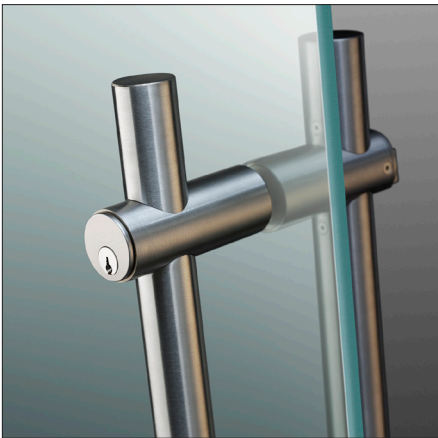

ASSA ABLOY

Door Pulls

Rockwood Decorative Door Pulls

Part # (Add Finish)	Material	Size	Finish
RM3301BTB1224	Stainless Steel	12" CTC, 24" Overall	32D
RM3301BTB1824	Stainless Steel	18" CTC, 24" Overall	32D, BSP
RM3301BTB2436	Stainless Steel	24" CTC, 36" Overall	32D, BSP
RM3301BTB3036	Stainless Steel	30" CTC, 36" Overall	BSP
RM3301BTB3648	Stainless Steel	36" CTC, 48" Overall	32D, BSP
RM3301BTB4860	Stainless Steel	48" CTC, 60" Overall	32D, BSP
RM3301BTB6072	Stainless Steel	60" CTC, 72" Overall	32D
RM3301BTB7284	Stainless Steel	72" CTC, 84" Overall	32D
RM3301BTB8496	Stainless Steel	84" CTC, 96" Overall	32D

Back to Back Mounting included for 1/2" glass doors.

Locking Pulls

PostMount Locking Pulls

Part # (Add Finish)	Description	OA	Finish
LP3301DBU48.32D	Half Height Pull - Bolts Up	48"	32D
LP3301DBU48.BSP	Half Height Pull - Bolts Up	48"	BSP
LP3301DBU60.32D	Half Height Pull - Bolts Up	60"	32D
LP3301DBU60.BSP	Half Height Pull - Bolts Up	60"	BSP
LP3301DBU51.32D	Half Height Pull - Bolts Down	51"	32D
LP3301DBD51.BSP	Half Height Pull - Bolts Down	51"	BSP