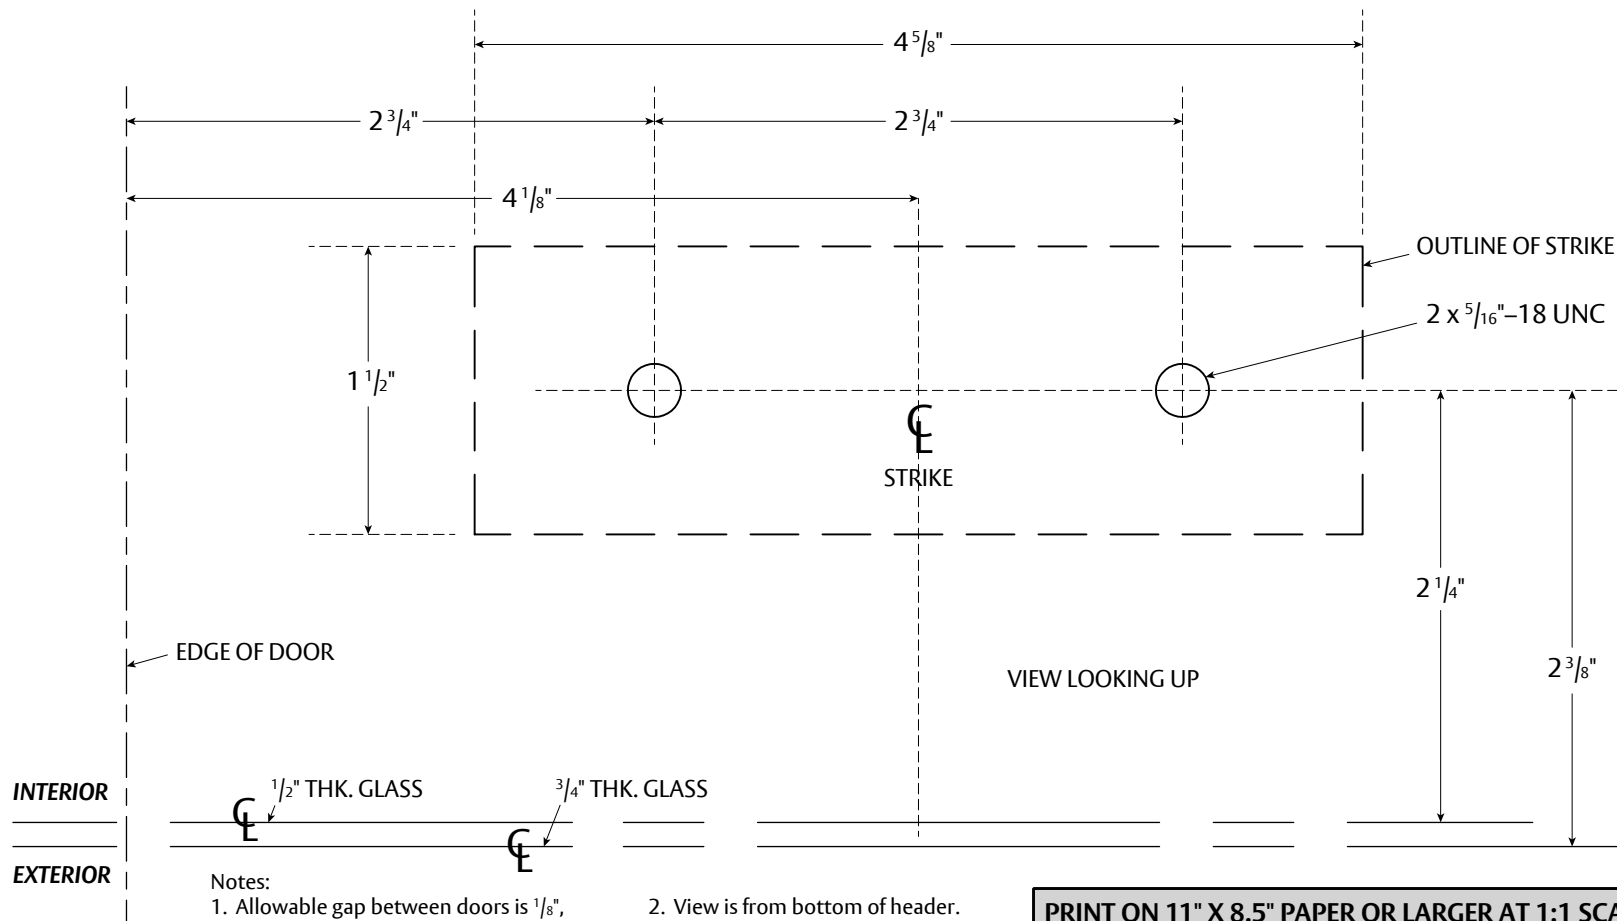

MSK-SGL-GLASS-SWING4 Single Manual Strike Swing 4/LHR for Glass Doors

Experience a safer
and more open world

Template MSK-SGL-GLASS-SWING4

Effective date: June 1, 2020
Supersedes: All Previous

NOTE: ASSA ABLOY reserves the right to make product changes and is not responsible for obsolete template errors. To ensure your template is current, please visit our website at www.assaabloyglass.us or call us at 855.594.6989.

PRINT ON 11" X 8.5" PAPER OR LARGER AT 1:1 SCALE. VERIFY MEASUREMENTS AFTER PRINTING BEFORE USING THIS AS A TEMPLATE.