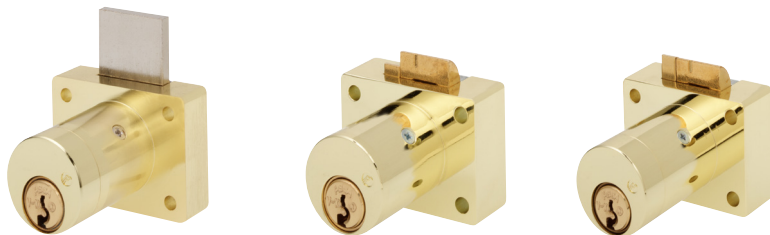

Shackleless, Resettable Combination

NO KEY NEEDED!! The ASSA SR400 Dial Puck Lock is a shackleless resettable combination padlock with an auto-back sliding dust cover. These unique padlocks are designed for a wide variety of commercial applications. Includes four dials with 10,000 possible combinations; easy to reset your combination at any time with true keyless convenience.

Hardened
Steel

Resettable
Combination

Gates, Perimeters,
Vending, Transport

Attack
Resistant

Do not need to be an ASSA dealer to sell the Dial Puck Lock (no keyway restrictions!)

ATTACK RESISTANCE FOR NON-TRADITIONAL OPENINGS

Cabinet Locks

Maximum+ | Maximum+ Restricted

ASSA cabinet and desk locks feature our high security UL 437 listed cylinders. These versatile locks can be keyed into any ASSA master key system. The cylinder can be easily rekeyed by removing the set screw on the side of the cylinder housing.

Flexible
Retrofitting

Education
Applications

Patent Protected
through 2030

Key with All
Other Openings

CABINETS, DESKS, DISPLAY CASES, DRAWERS – GREAT FOR RETAIL

CLIQ Remote

Intelligent Key System

ASSA CLIQ™ systems combine the best of mechanical key and cylinder design with electronics in the smartest possible manner. When a key is inserted into a cylinder the transaction and its result are recorded with a time and date stamp and stored in both the key and cylinder.