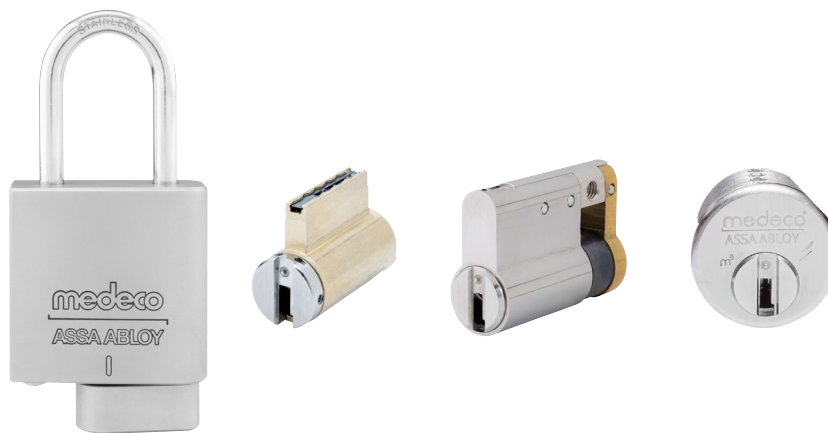

Wide range of programmable cylinders and padlocks for different access points