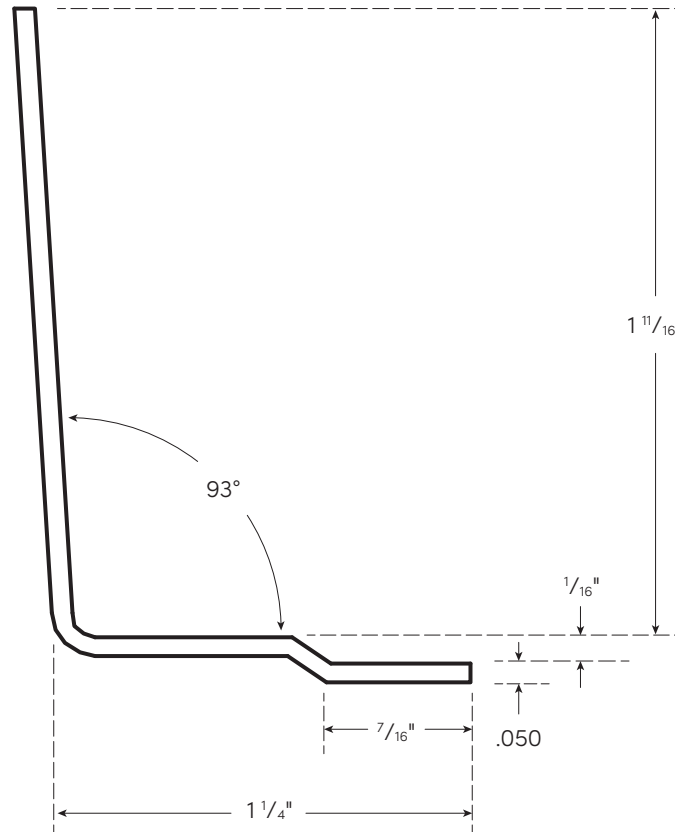

# TEMPLATE T-309

Effective date: May 15, 2026  
Supercedes: All Previous

**NOT TO SCALE**

**ROCKWOOD**  
**ASSA ABLOY**

Experience a safer  
and more open world

## ROCKWOOD 309 NON-MORTISE OVERLAPPING DOOR EDGE

**MATERIAL:** .050" Brass, Bronze, Stainless Steel

**FASTENERS NOTE:** #6 x 5/8" Flat Head Sheet Metal Screws