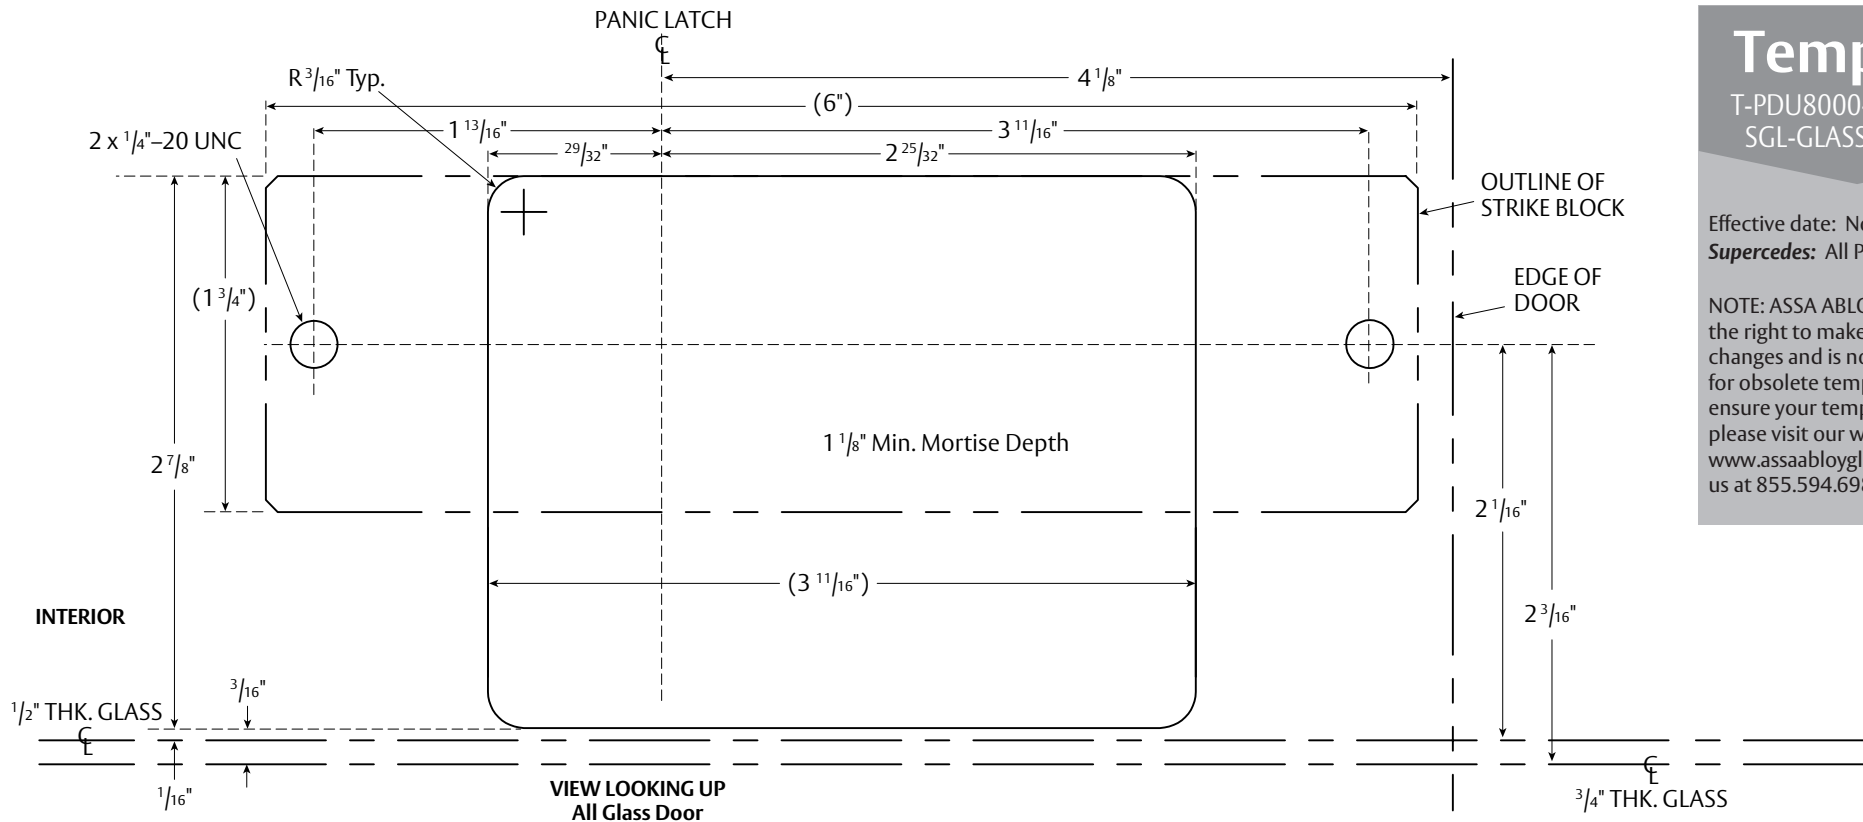

## ESK-PDU8000-1600-SGL-GLASS-SWING3 PDU8000 Single 1600 Electric Strike Swing 3/RHR for Glass Doors

Experience a safer  
and more open world

EXTERIOR

Notes:

1. Allowable distance from edge of door to centerline of strike is  $4 \frac{1}{8}$ " , consult factory if distance to centerline is different.
2. View is from bottom of header.
3. Prep shown is for glass doors only.
4.  $\frac{1}{4}$ "-20 fasteners provided.

**PRINT AT 1:1 SCALE. VERIFY MEASUREMENTS AFTER PRINTING BEFORE USING THIS AS A TEMPLATE.**