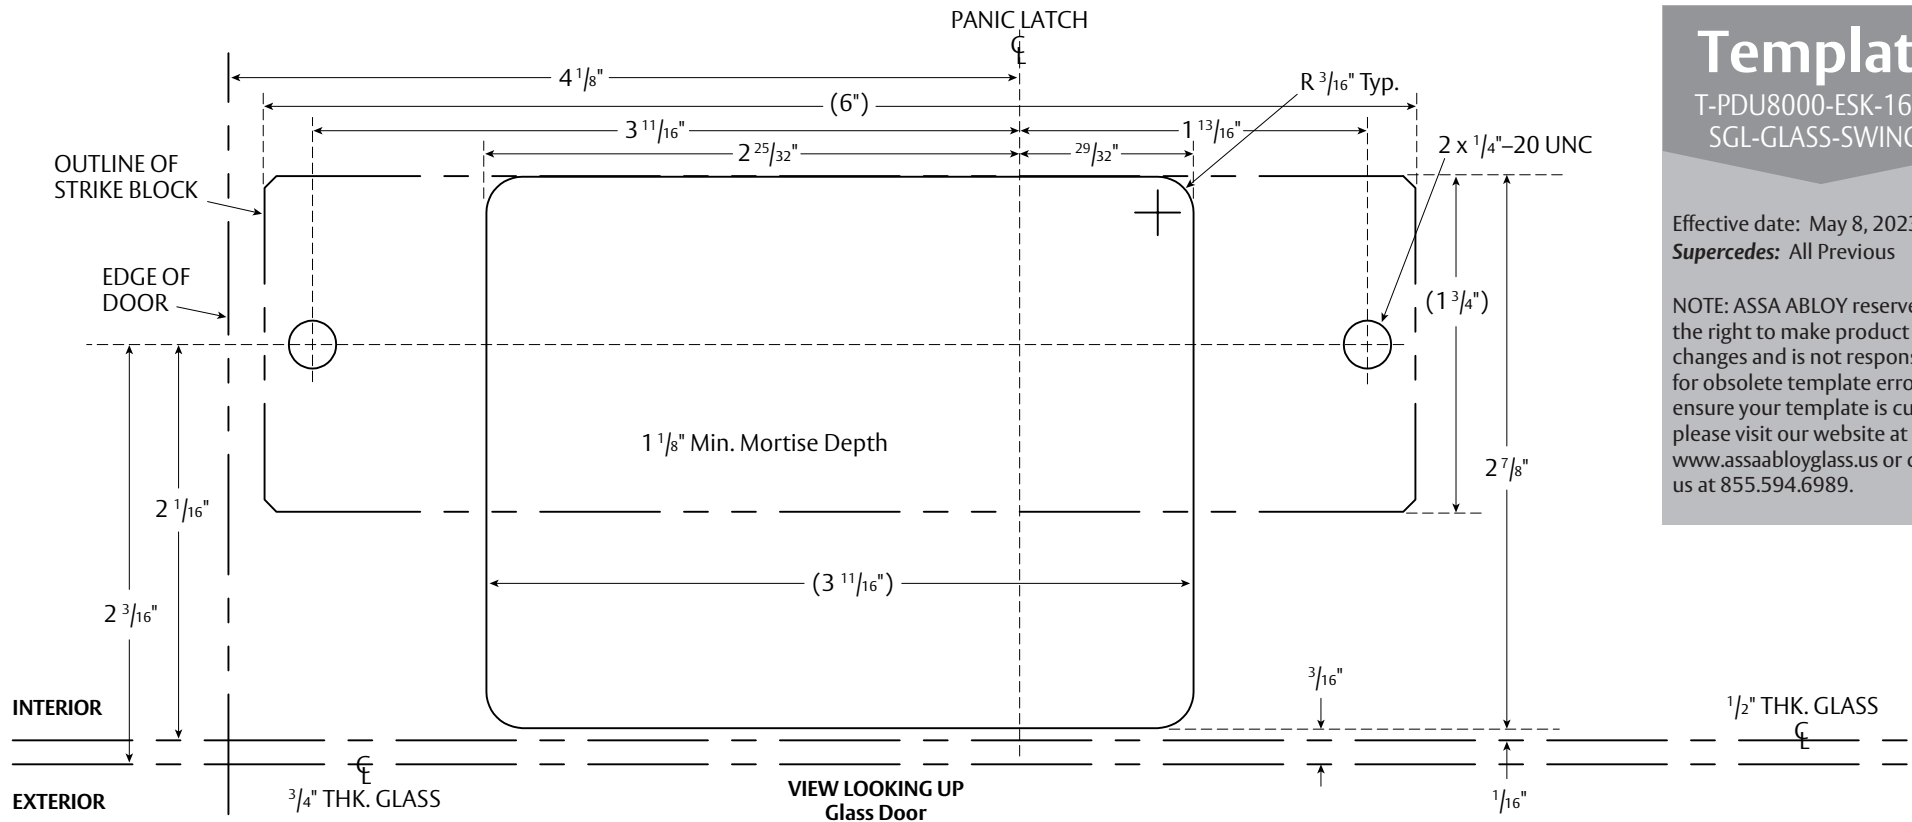

ESK-PDU8000-1600-SGL-GLASS-SWING4 PDU8000 Single 1600 Electric Strike Swing 4/LHR for Glass Doors

Experience a safer
and more open world

Template

T-PDU8000-ESK-1600-SGL-GLASS-SWING4

Effective date: May 8, 2023

Notes:

1. Allowable distance from edge of door to centerline of strike is 4 1/8", consult factory if distance to centerline is different.
2. View is from bottom of header.
3. Prep shown is for glass doors only.
4. 1/4"-20 fasteners provided.

PRINT AT 1:1 SCALE. VERIFY MEASUREMENTS AFTER PRINTING BEFORE USING THIS AS A TEMPLATE.