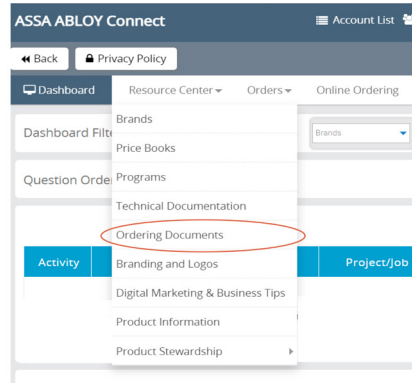

Specialty Tools on ASSA ABLOY Connect

Find **Specialty Quick Quote Forms** and **Specialty Quick Order Forms** under “Ordering Documents” in the Resource Center and search for Fleming.

How to access Connect

Go to: <https://connect.assaabloy.com> and login with your user ID and password. This is the same user ID and password used for existing extranet accounts.

How to get an account

Go to <https://connect.assaabloy.com/usersignup> and complete the short form to request an account. New requests will be sent to the user administrator for that account. Once approved, the person requesting the account will receive a confirmation email with login instructions.

Specialty Email Repositories and Contacts

Central email repositories minimize confusion and reduce processing time.

Specialty price quote requests:
specialtyquotes.flemingbaron@assaabloy.com

Please copy your DSS Pricing Administrator

Specialty purchase orders:
specialtyorders.flemingbaron@assaabloy.com

Technical support and assistance:
specialtyproducts.techsupport@assaabloy.com