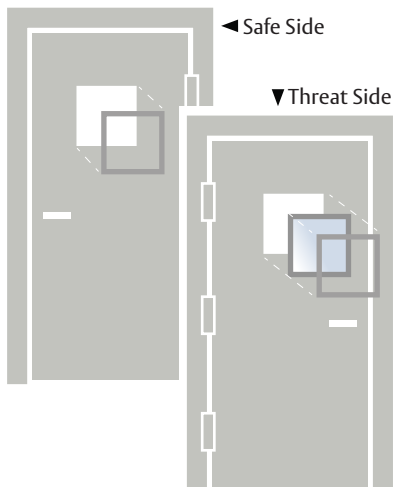

Fast Facts

What you need to know

 **Ceco Door**
ASSA ABLOY

Experience a safer
and more open world

StormPro® Tornado Resistant System with Field Replaceable Glass

Patent pending field
replaceable glass
module

4" x 25" and
10" x 10"
visible glass sizes

90 minute
UL fire rating

ICC 500