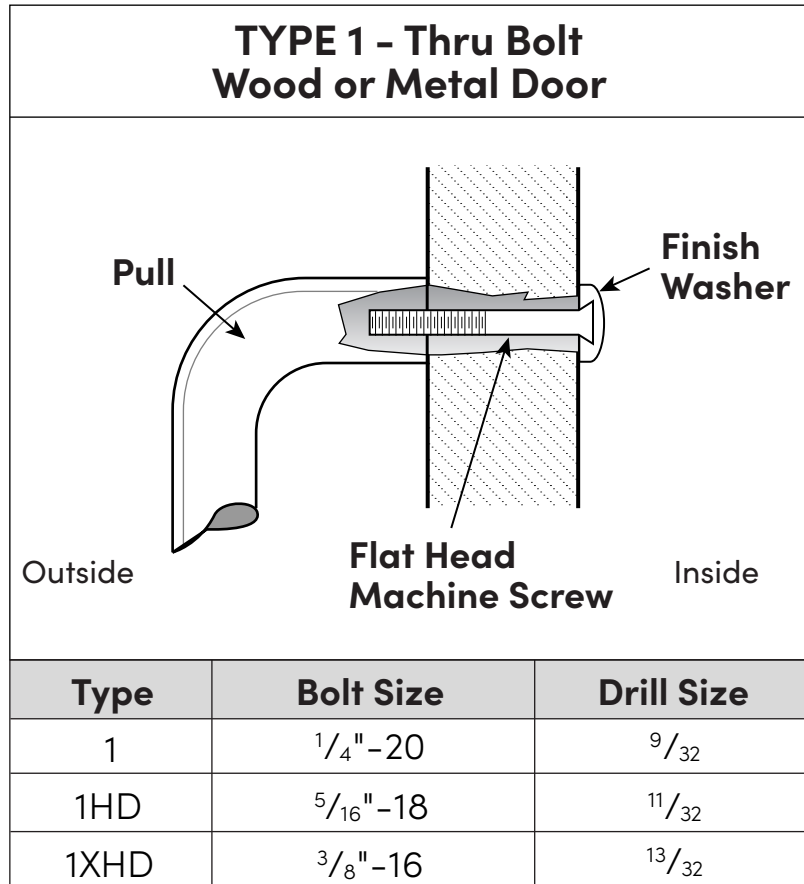

# Rockwood TYPE 1

## Thru Bolt (Wood or Metal Door)

Experience a safer  
and more open world

**Note:** Y base plates are recommended on wood or glass doors to make a stable and durable mounting.

**Note:** Heavy Duty (HD) mounting features hex drive for positive tightening and large overall size for superior strength. Recommended for high frequency and rough service openings.