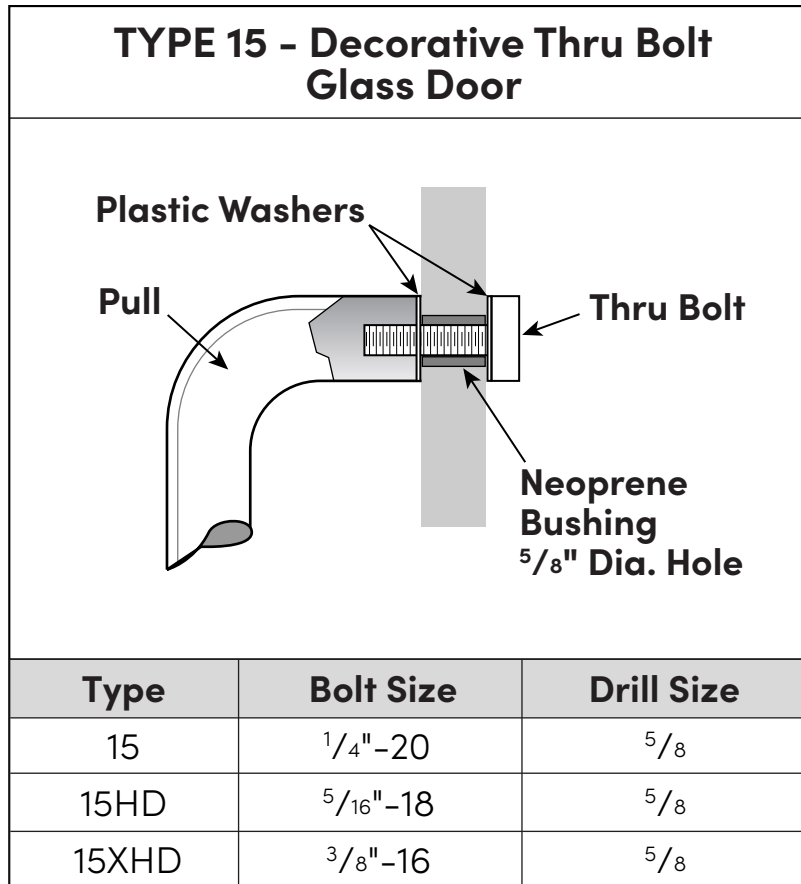

Rockwood TYPE 15

Decorative Thru Bolt (Glass Door)

Experience a safer
and more open world

Note: Y base plates are recommended on glass doors to make a stable and durable mounting.

Note: Heavy Duty (HD & XHD) mounting features hex drive for positive tightening and large overall size for superior strength. Recommended for high frequency and rough service openings.