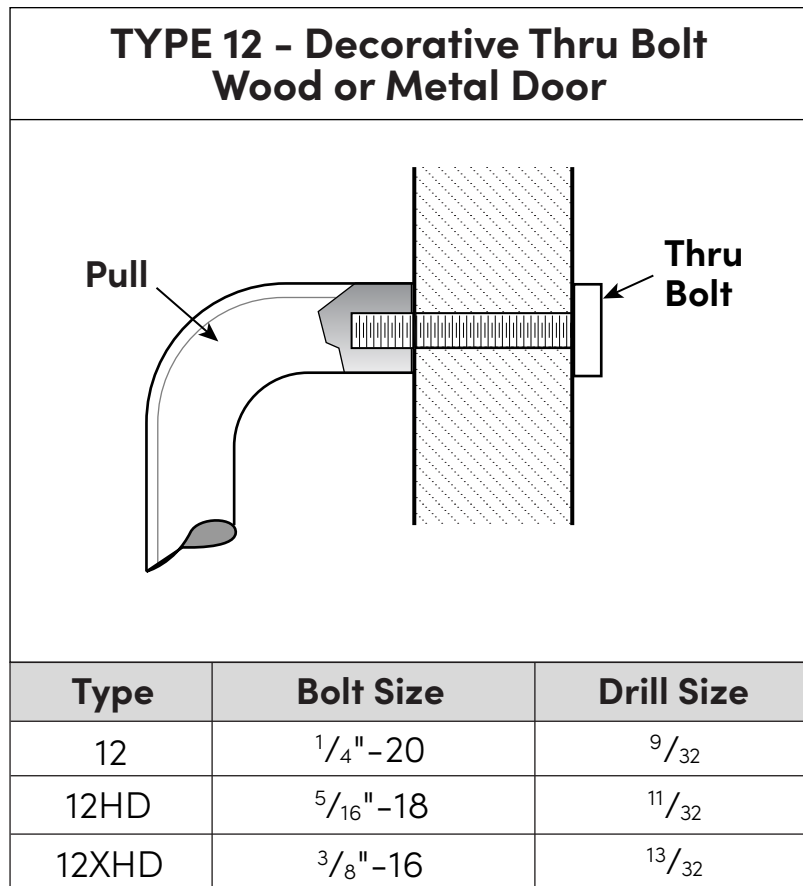

Rockwood TYPE 12

Decorative Thru Bolt (Wood or Metal Door)

Experience a safer
and more open world

Note: Y base plates are recommended on wood or glass doors to make a stable and durable mounting.

Note: Heavy Duty (HD & XHD) mounting features hex drive for positive tightening and large overall size for superior strength. Recommended for high frequency and rough service openings.