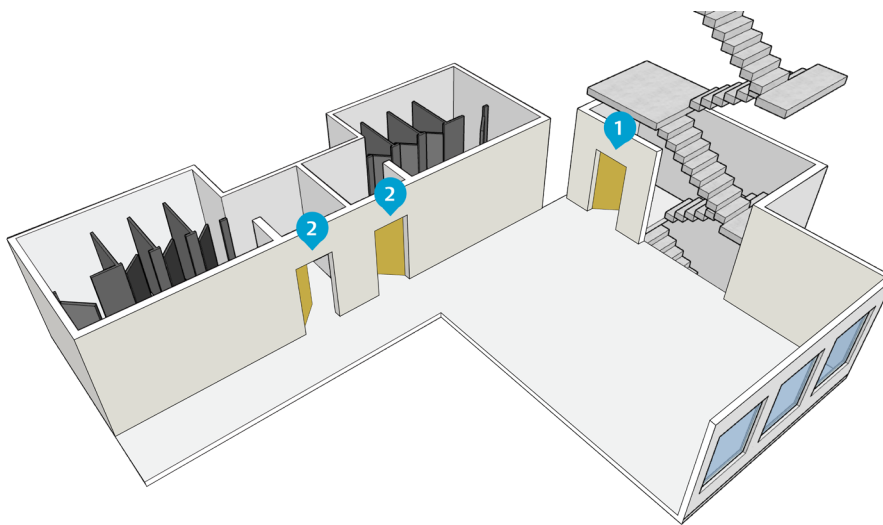

Additional Features

- Adjustable spring size 1 through 6
- Door weight: 250 lbs.
- Non-handed
- Cast aluminum body
- Forward facing valves
- 30-year warranty

Ideal for applications where both security and accessibility are a priority.