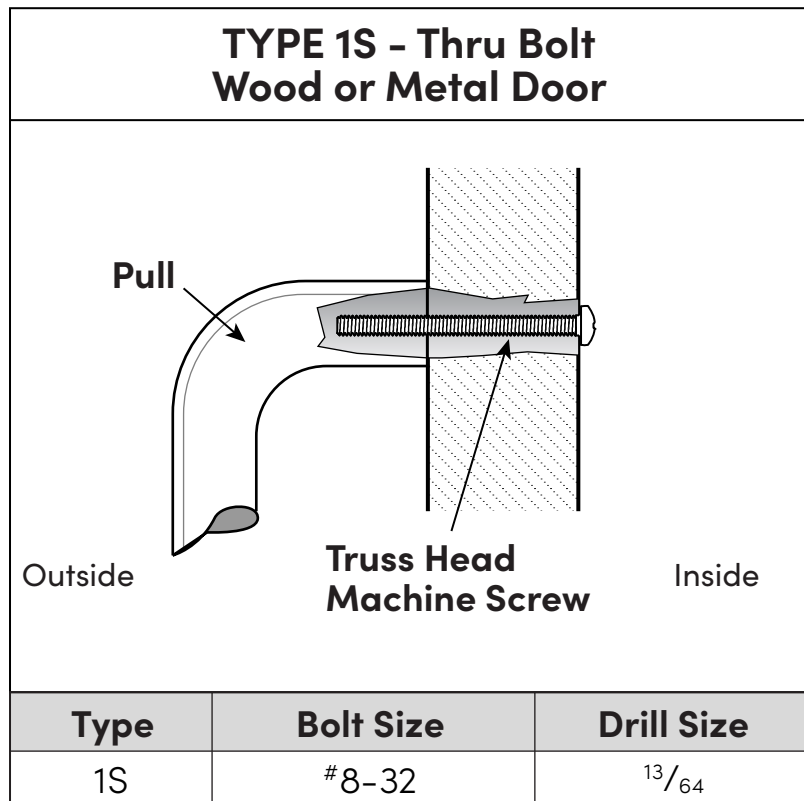

## Thru Bolt (Wood or Metal Door)

Experience a safer  
and more open world

**Note:** This mounting should only be used on pulls with mounting points that are  $3/8"$ ,  $1/2"$  or  $5/8"$  in diameter.