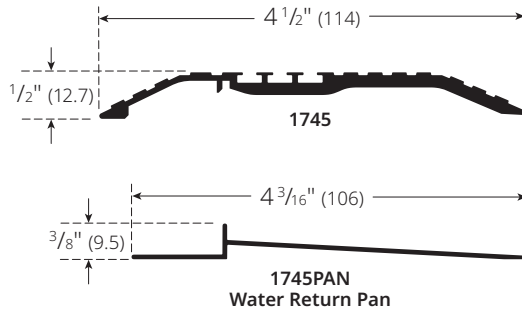

PEMCO® COMMERCIAL THRESHOLDS
ADA Water Return Threshold

Experience a safer
and more open world

1745_ 

AVAILABLE FINISHES: **A, D**
WIDTH: **4 1/2" (114.3 mm)**
HEIGHT: **1/2" (12.7 mm)**

A (Mill Finish Aluminum)
D (Dark Bronze Anodized)