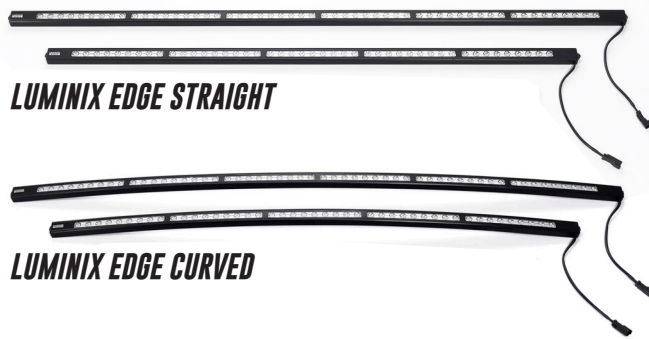

BE SAFE • BE SEEN

FEATURES

- High power chip on board technology.
- Up to 2,000 LEDs in a 60" light bar.
- Brilliant defining LED light output in red, amber, and white.
- Custom designed to fit all full and mid-sized trucks / suvs.
- Fully encapsulated in a tinted polycarbonate housing.
- IP69K rated - Fully sealed and weather proof.
- Operates with running lights, brake lights, reverse lights, and turn signals.
- Patented clip attachment for no-drill installation.
- 3 Year Warranty

PURCHASE MUST BE MADE BETWEEN Oct 15th, 2020 and Dec 31st, 2020

Luminix EDGE

FEATURES

- Engineered optic lenses maximize light output & create a bright, unique led beam
- 12v led light bar
- The thinnest light bar in the world
- Versatile installation solutions
- Made of billet 6000 series aluminum with a UV protected black anodized finish
- Powerful light output - 400 lumens per led
- 6000k color temperature
- Ip69k - ip68 ratings - dust and immersion and high pressure water spray
- Mil-std-810g, method 511.5 - Explosive atmosphere testing
- Mil-std-810g, method 514.6 - Vibration testing
- ASTM B-117 - Salt Fog Testing
- 3 Year Warranty

HIGHEST RATED LED LIGHT BAR

LUMINIX EDGE STRAIGHT

LUMINIX EDGE CURVED

GET \$100 CASHBACK

Purchase any Luminix Edge™ LED Lightbar 50" Straight or Curved • 60" Straight or Curved from an authorized dealer between Oct 15th, 2020 and Dec 31st, 2020. Then fill out and mail in the attached rebate form to receive your \$100 rebate.