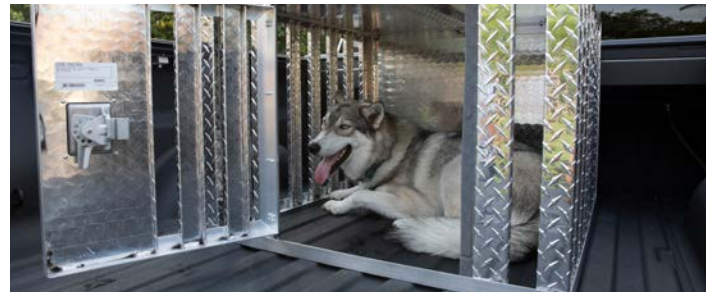

TRANSPORT YOUR DOGS SAFELY AND SECURELY.

Northern style

- Enclosed walls and bottom help keep dogs warm and protected from the elements
- Premium design to transport your dogs and dog equipment safely and securely
- 0.058" one-piece aluminum to be strong, lightweight and corrosion-resistant
- Patented RigidCore™ foam-filled lid to maximize strength and prevent binding
- Self-opening lid automatically opens for convenience when hands are full
- Cleanout ports at the back of each compartment for easy cleaning
- Mounting hardware not included

The built-in truck tool box keeps your dog equipment and valuables safe, well-organized and easily accessible whenever needed

Features a corrosion-resistant aluminum construction, a stainless steel locking system and a top tie-down rail for extra cargo storage

Southern style

- Open bottom and widely-spaced rungs are easy to clean and provide consistent airflow for warmer weather
- Available in 3' and 4' square options
- Rail provides a reliable top tie-down anchor
- 0.058" one-piece aluminum to be strong, lightweight and corrosion-resistant
- Stainless steel lock handles for security and corrosion-resistant operation
- Interior divider provides separate compartments for two dogs (#DB-4848)
- Mounting hardware not included
- Accessory storage box available for securing dog tracking collars and other small items