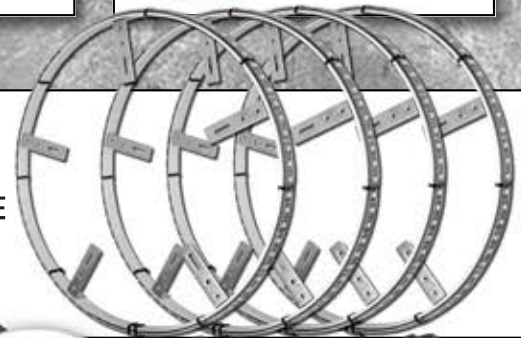

Simple plug and play wiring design making wiring easy for even a novice. Simply connect the ring terminals to the + and - battery terminals then control your lights from the smartphone app.

MSRP:
\$395⁹⁵

WATCH THE VIDEO

VIMEO.COM/340739522

200+ LED MODES & STATIC COLORS

"PLUG AND PLAY" WIRING ADAPTERS

VIVID LIGHT OUTPUT
ADJUST BRIGHTNESS

FREE SMARTPHONE
APP LED CONTROL

PACKAGE CONTENTS:

- (4) DYNAMIC LED WHEEL RINGS
- INSTALLATION BRACKETS AND HARDWARE
- WATERPROOF CABLES AND WIRING HUB
- BLUETOOTH LED CONTROLLER

BLUETOOTH
COLORSHIFT
CONTROLLER

CONTROL FULL SPECTRUM OF COLORS

INCLUDES 50'
OF CABLE

200 CUSTOM LIGHTING PATTERNS

"PLUG AND PLAY"
CONNECTIONS

REGULATE LIGHTING SPEED & BRIGHTNESS