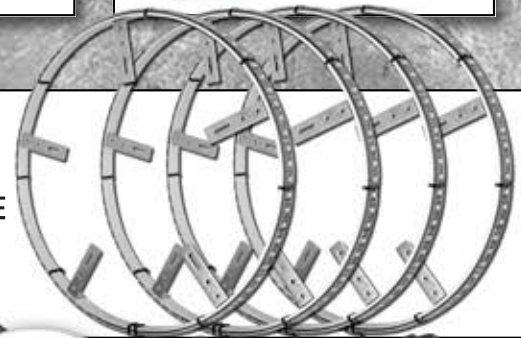

Simple plug and play wiring design making wiring easy for even a novice. Simply connect the ring terminals to the + and - battery terminals then control your lights from the smartphone app.

**MSRP:**  
**\$395<sup>95</sup>**

**WATCH THE VIDEO**

VIMEO.COM/340739522

200+ LED MODES  
& STATIC COLORS

"PLUG AND PLAY"  
WIRING ADAPTERS

VIVID LIGHT OUTPUT  
ADJUST BRIGHTNESS

FREE SMARTPHONE  
APP LED CONTROL

### PACKAGE CONTENTS:

- (4) DYNAMIC LED WHEEL RINGS
- INSTALLATION BRACKETS AND HARDWARE
- WATERPROOF CABLES AND WIRING HUB
- BLUETOOTH LED CONTROLLER

BLUETOOTH  
COLORSHIFT  
CONTROLLER

CONTROL FULL SPECTRUM OF COLORS

INCLUDES 50'  
OF CABLE

200 CUSTOM LIGHTING PATTERNS

"PLUG AND PLAY"  
CONNECTIONS

REGULATE LIGHTING SPEED & BRIGHTNESS