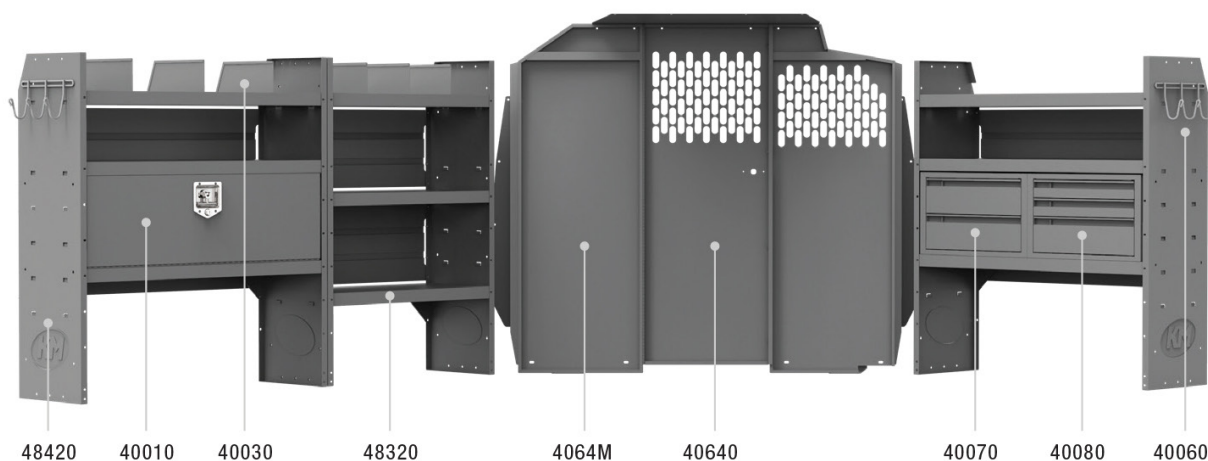

METRIS

METRIS GENERAL SERVICE 46" H Shelves //

4004M PACKAGE 126" WB

Price

PART #	DESCRIPTION	QTY	PART #	DESCRIPTION	QTY
40640	Partition	1	40070	Steel 2 Drawer Cabinet	1
4064M	Wing Kit	1	40080	Steel 3 Drawer Cabinet	1
48420	42" W x 46" H x 14" D Shelves	2	40060	3 Prong "J" Hooks	2
40010	42" W Shelf Door Kit	1	40030	Shelf Dividers (Set of 6)	1
48320	32" W x 46" H x 14" D Shelves	1