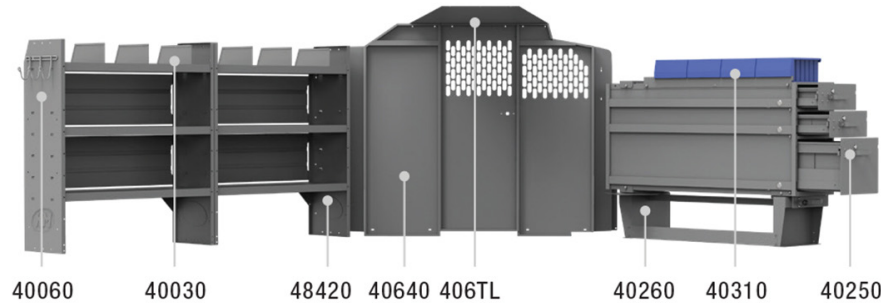

TRANSIT GENERAL SERVICE 46" H Shelves // Low Roof Cargo Vans

Above illustration is for 47TRL

47TRL PACKAGE 130" WB

Price

48TLL PACKAGE 148" WB

Price

PART #	DESCRIPTION	QTY
40640	Partition	1
406TL	Wing Kit	1
48420	42" W x 46" H x 14" D Shelves	3
40250	Steel 3 Drawer Long Cabinet	1
40260	Rotating Wheel Well Stand	3
40060	3 Prong "J" Hook	1
40030	Shelf Dividers (Set of 6)	1
40310	10" W Plastic Shelf Bins	1

PART #	DESCRIPTION	QTY
40640	Partition	1
406TL	Wing Kit	1
48520	42" W x 46" H x 14" D Shelves	3
40250	Steel 3 Drawer Long Cabinet	1
40260	Rotating Wheel Well Stand	3
40060	3 Prong "J" Hook	1
40030	Shelf Dividers (Set of 6)	1
40310	10" W Plastic Shelf Bins	1