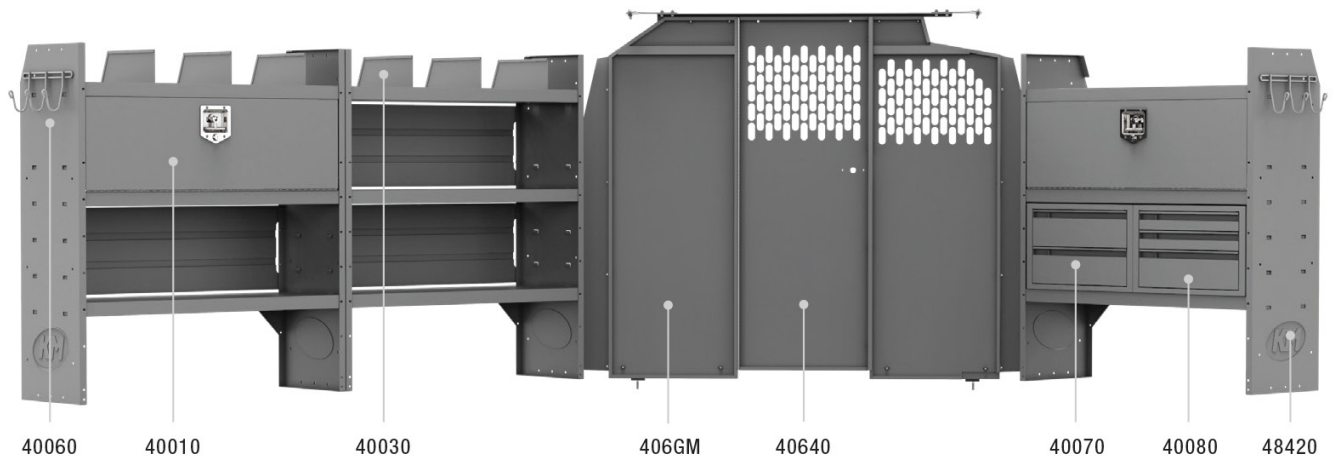

GM GENERAL SERVICE 46" H Shelves // GMC Savana & Chevy Express Cargo Vans

4004C PACKAGE 135" WB

Price

PART #	DESCRIPTION	QTY	PART #	DESCRIPTION	QTY
40640	Partition	1	40070	Steel 2 Drawer Cabinet	1
406GM	Wing Kit	1	40080	Steel 3 Drawer Cabinet	1
48420	42" W x 46" H x 14" D Shelves	3	40060	3 Prong "J" Hooks	2
40010	42" W Shelf Door Kit	1	40030	Shelf Dividers (Set of 6)	1