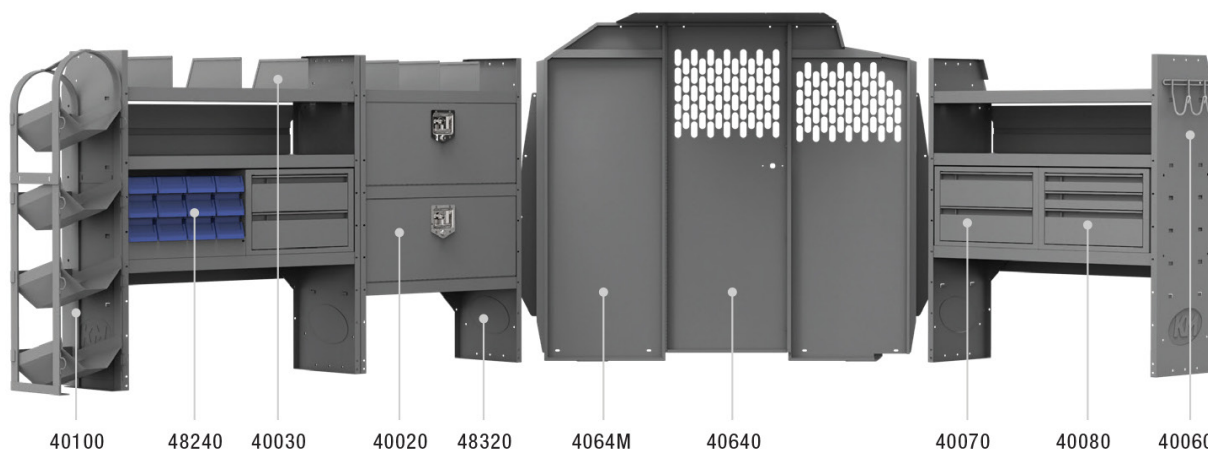

METRIS HVAC 46" H Shelves //

4006M PACKAGE 126" WB

Price

PART #	DESCRIPTION	QTY	PART #	DESCRIPTION	QTY
40640	Partition	1	40080	Steel 3 Drawer Cabinet	1
4064M	Wing Kit	1	40100	4 Tank Refrigerant Rack	1
48420	42" W x 46" H x 14" D Shelves	2	40060	3 Prong "J" Hook	1
48320	32" W x 46" H x 14" D Shelves	1	40030	Shelf Dividers (Set of 6)	4
40100	32" W Shelf Door Kits	2	48240	20" W Plastic Shelf Bin Module	1
40070	Steel 2 Drawer Cabinets	2			

Copyright © 2019. Kargo Master. All Rights Reserved.