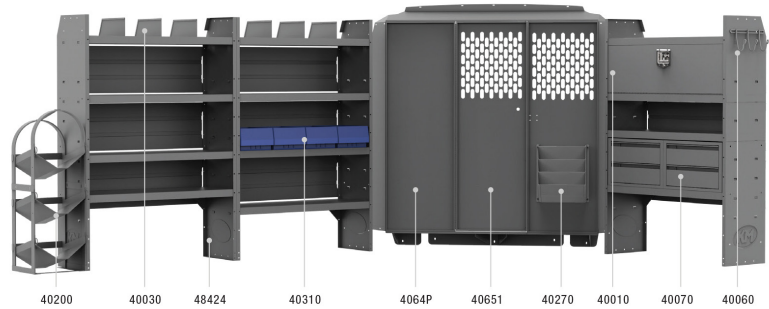

PROMASTER HVAC 60" H Shelves // Low/High Roof Cargo Vans

Above illustration is for 45PMS

45PMS PACKAGE 118"/136" WB

Price

45PML PACKAGE 159" WB

Price

PART #	DESCRIPTION	QTY
40651	Partition	1
4064P	Wing Kit	1
48424	42" W x 60" H x 14" D Shelves	3
40010	42" W Shelf Door Kit	1
40070	Steel 2 Drawer Cabinets	2
40200	3 Tank Refrigerant Rack	1
40270	Hanging File Rack	1
40060	3 Prong "J" Hook	1
40030	Shelf Dividers (Set of 6)	1
40310	10" W Plastic Shelf Bins	4

PART #	DESCRIPTION	QTY
40651	Partition	1
4064P	Wing Kit	1
48524	52" W x 60" H x 14" D Shelves	3
40040	52" W Shelf Door Kit	1
40070	Steel 2 Drawer Cabinets	2
40200	3 Tank Refrigerant Rack	1
40270	Hanging File Rack	1
40060	3 Prong "J" Hook	1
40030	Shelf Dividers (Set of 6)	1
40310	10" W Plastic Shelf Bins	5
48190	10" W x 2.75" W Shelf Lip	1

Copyright © 2019. Kargo Master. All Rights Reserved.