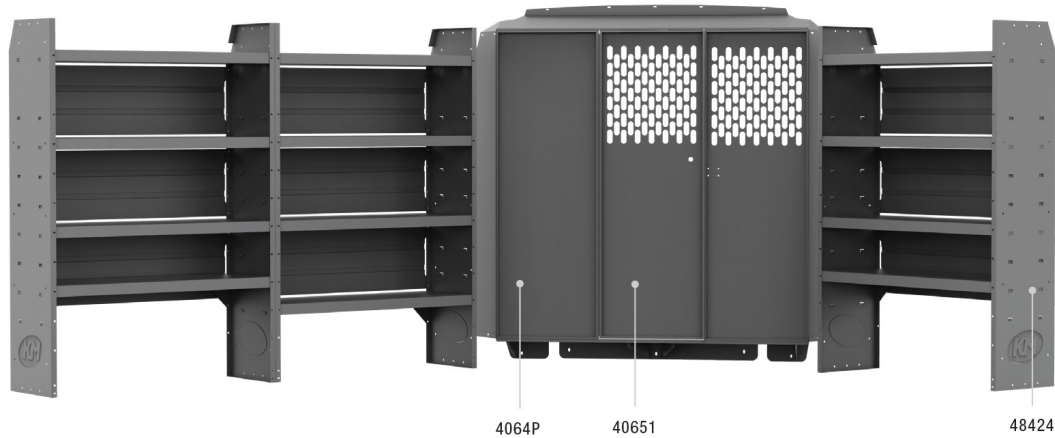

PROMASTER BASE 60" H Shelves // Low/HighRoof Cargo Vans

Above illustration is for 40PMS

40PMS PACKAGE 118"/136" WB

Price

40PML PACKAGE 159" WB

Price

PART #	DESCRIPTION	QTY
40651	Partition	1
4064P	Wing Kit	1
48424	42" W x 60" H x 14" D Shelves	3

PART #	DESCRIPTION	QTY
40651	Partition	1
4064P	Wing Kit	1
48524	52" W x 60" H x 14" D Shelves	3

Compatible Accessories

Free Standing Units	
40170	Welded Short Cabinet Locker Full Door
40220	Welded Cabinet Locker Full Door
40230	5 Spindle Wire Reel Holder
40280	Standing Binder Rack
40290	Standing Bin Holder
40150	Drawer Cabinet 3 H Stack Kit Floor
40190	4 Large Kargo Case Cabinet
40100	4 Tier Refrigerant Tank Rack
40200	3 Tier Refrigerant Rack

Drawers	
40070	Steel 2 Drawer Cabinet
40080	Steel 3 Drawer Cabinet
40090	Steel 4 Drawer Cabinet
40250	Steel Long Heavy-Duty 3 Drawer Unit
4025A	Aluminum Long 3 Drawer Unit
Shelf Accessories	
40350	Small Kargo Case
40351	Kargo Case
40340	6 Stacked Small Parts Bins in Shelf Cabinet
40360	Clamshell Kargo Case with Shoulder Strap

Shelf Accessories	
40010	42" W Shelf Door Kit
40040	52" W Shelf Door Kit
48142	40" W Locking Shelf Drawer
48152	52" W Locking Shelf Drawer
40060	3 Prong "J" hook
40030	3.5" Upper & Lower Shelf Dividers (Set of 6)
40051	Single Swivel Hook Power Coated
40330	5" W x 3.5" H x 11" D Plastic Shelf Bin
40310	10" W x 5.5" H x 11" D Plastic Shelf Bin
48200	20" W Plastic Bin Module

Copyright © 2019. Kargo Master. All Rights Reserved.