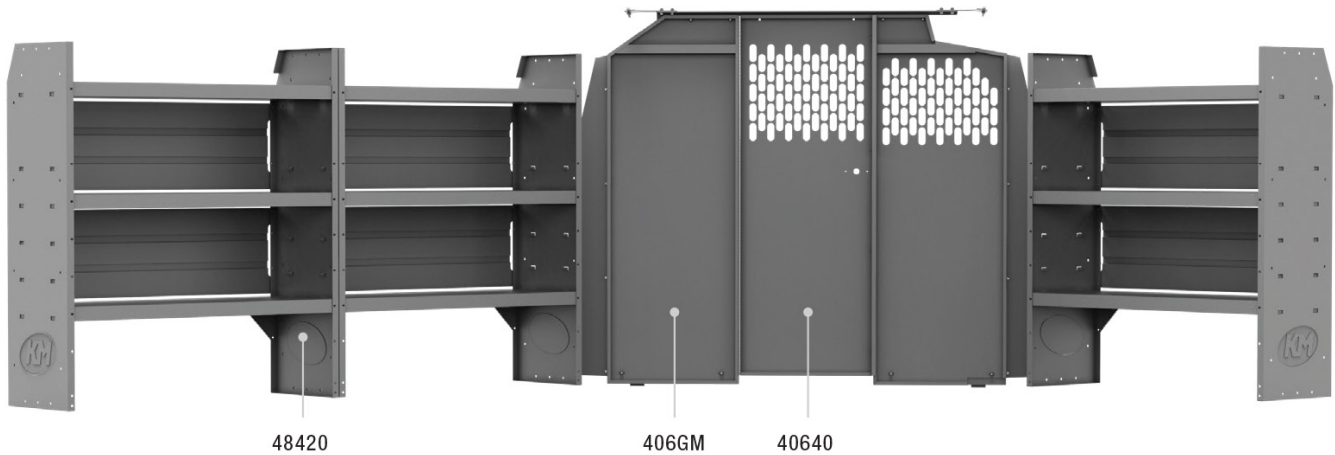

GM BASE 46" H Shelves // GMC Savana & Chevy Express Cargo Vans

Above illustration is for 4001C

4001C PACKAGE 135" WB

Price

4013 PACKAGE 155" WB

Price

PART #	DESCRIPTION	QTY
40640	Partition	1
406GM	Wing Kit	1
48420	42" W x 46" H x 14" D Shelves	3

PART #	DESCRIPTION	QTY
40640	Partition	1
406GM	Wing Kit	1
48520	52" W x 46" H x 14" D Shelves	3

Compatible Accessories

Free Standing Units	
40170	Welded Short Cabinet Locker Full Door
40220	Welded Cabinet Locker Full Door
40230	5 Spindle Wire Reel Holder
40280	Standing Binder Rack
40290	Standing Bin Holder
40150	Drawer Cabinet 3 H Stack Kit Floor
40190	4 Large Kargo Case Cabinet
40100	4 Tier Refrigerant Tank Rack
40200	3 Tier Refrigerant Rack

Drawers	
40070	Steel 2 Drawer Cabinet
40080	Steel 3 Drawer Cabinet
40090	Steel 4 Drawer Cabinet
40250	Steel Long Heavy-Duty 3 Drawer Unit
4025A	Aluminum Long 3 Drawer Unit
Shelf Accessories	
40350	Small Kargo Case
40351	Kargo Case
40340	6 Stacked Small Parts Bins in Shelf Cabinet
40360	Clamshell Kargo Case with Shoulder Strap

Shelf Accessories	
40010	42" W Shelf Door Kit
40040	52" W Shelf Door Kit
48142	40" W Locking Shelf Drawer
48152	52" W Locking Shelf Drawer
40060	3 Prong "J" hook
40030	3.5" Upper & Lower Shelf Dividers (Set of 6)
40051	Single Swivel Hook Power Coated
40330	5" W x 3.5" H x 11" D Plastic Shelf Bin
40310	10" W x 5.5" H x 11" D Plastic Shelf Bin
48200	20" W Plastic Bin Module

Copyright © 2019. Kargo Master. All Rights Reserved.