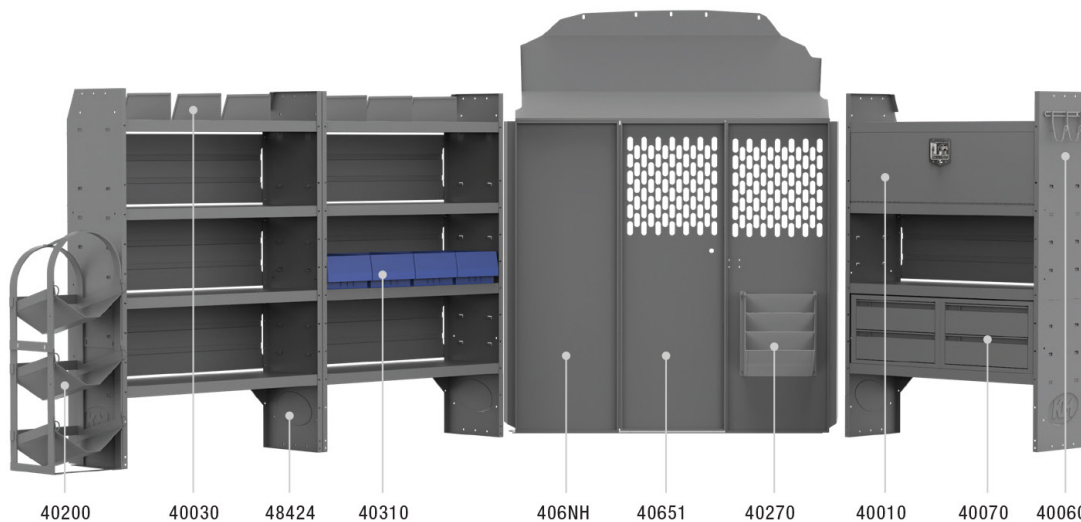

NISSAN HVAC 60" H Shelves // High Roof Cargo Vans

45NVH PACKAGE 146" WB

Price

PART #	DESCRIPTION	QTY	PART #	DESCRIPTION	QTY
40651	Partition	1	40200	3 Tank Refrigerant Rack	1
406NH	Wing Kit	1	40270	Hanging File Rack	1
48424	42" W x 60" H x 14" D Shelves	3	40060	3 Prong "J" Hook	1
40010	42" W Shelf Door Kit	1	40030	Shelf Dividers (Set of 6)	1
40070	Steel 2 Drawer Cabinets	2	40310	10" W Plastic Shelf Bins	4

Copyright © 2019. Kargo Master. All Rights Reserved.