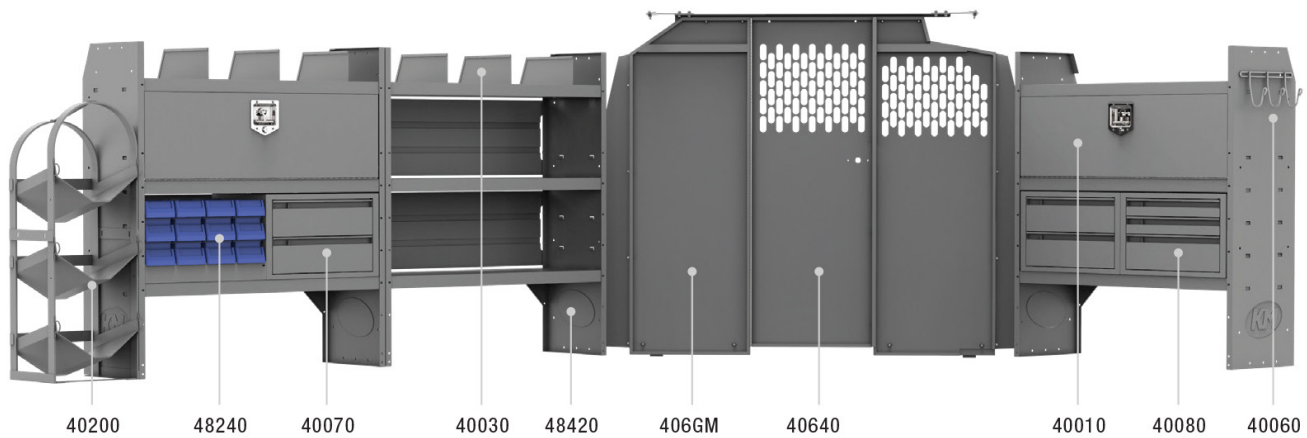

GM HVAC 60" H Shelves // GMC Savana & Chevy Express Cargo Vans

4006C PACKAGE 135" WB

Price

PART #	DESCRIPTION	QTY	PART #	DESCRIPTION	QTY
40640	Partition	1	40080	Steel 3 Drawer Cabinet	1
406GM	Wing Kit	1	40200	3 Tank Refrigerant Rack	1
48420	42" W x 46" H x 14" D Shelves	3	48240	20" W Plastic Shelf Bin Module	1
40010	42" W Shelf Door Kits	2	40060	3 Prong "J" Hook	1
40070	Steel 2 Drawer Cabinets	2	40030	Shelf Dividers (Set of 6)	4