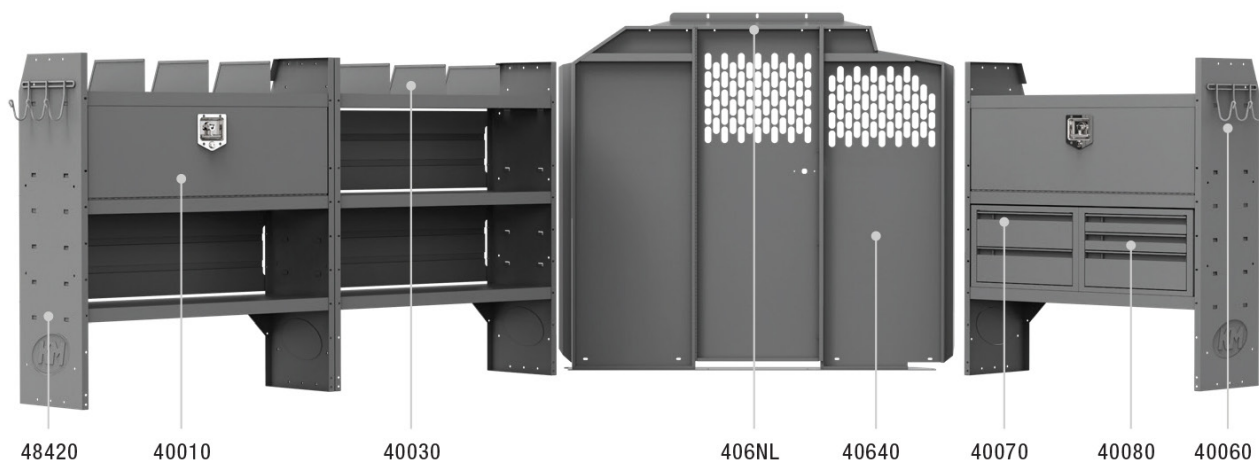

NISSAN GENERAL SERVICE 46" H Shelves // Low Roof Cargo Vans

44NVL PACKAGE 146" WB

Price

PART #	DESCRIPTION	QTY	PART #	DESCRIPTION	QTY
40640	Partition	1	40070	Steel 3 Drawer Cabinet	3
406NL	Wing Kit	1	40080	Steel 3 Drawer Cabinet	1
48420	42" W x 46" H x 14" D Shelves	3	40060	3 Prong "J" Hooks	2
40010	42" W Shelf Door Kits	2	40030	10" W Plastic Shelf Bins	1