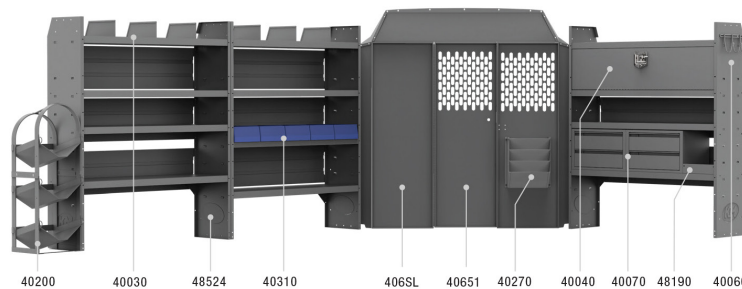

SPRINTER HVAC 60" H Shelves // Standard/High Roof Cargo Vans

Above illustration is for 45SPL Standard Roof 144" WB Package
This package may also be used for the High Roof 144" WB by designating the 45SPH Package

45SPL PACKAGE 144" WB

Price

45SPH PACKAGE 170" WB

Price

PART #	DESCRIPTION	QTY
40651	Partition	1
406SL	Wing Kit	1
48524	52" W x 60" H x 14" D Shelves	3
40040	52" W Shelf Door Kit	1
40070	Steel 2 Drawer Cabinets	2
40200	3 Tank Refrigerant Rack	1
40270	Hanging File Rack	1
40030	3 Prong "J" Hook	1
40060	Shelf Dividers (Set of 6)	1
40310	10" W Plastic Shelf Bins	5
48190	10" L Shelf Lip	1

PART #	DESCRIPTION	QTY
4061S	Partition	1
48524	52" W x 60" H x 14" D Shelves	3
40040	52" W Shelf Door Kit	1
40070	Steel 2 Drawer Cabinets	2
40200	3 Tank Refrigerant Rack	1
40270	Hanging File Rack	1
40060	3 Prong "J" Hook	1
40030	Shelf Dividers (Set of 6)	1
40310	10" W Plastic Shelf Bins	5
48190	10" L Shelf Lip	1