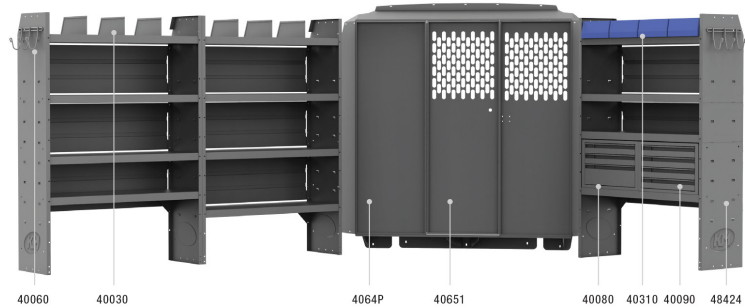

RAM

PROMASTER GENERAL SERVICE 60" H Shelves // Low/High Roof Cargo Vans

Above illustration is for 41PMS

41PMS PACKAGE 118"/136" WB

Price

41PML PACKAGE 159" WB

Price

PART #	DESCRIPTION	QTY
40651	Partition	1
4064P	Wing Kit	1
48424	42" W x 60" H x 14" D Shelves	3
40090	Steel 4 Drawer Cabinet	1
40080	Steel 3 Drawer Cabinet	1
40060	3 Prong "J" Hook	1
40030	Shelf Dividers (Set of 6)	1
40310	10" W Plastic Shelf Bins	4

PART #	DESCRIPTION	QTY
40651	Partition	1
4064P	Wing Kit	1
48524	52" W x 60" H x 14" D Shelves	3
40090	Steel 4 Drawer Cabinet	1
40080	Steel 3 Drawer Cabinet	3
40060	3 Prong "J" Hooks	2
40030	Shelf Dividers (Set of 6)	1
40310	10" W Plastic Shelf Bins	5
48190	10" W x 2.75" H Shelf Lip	1