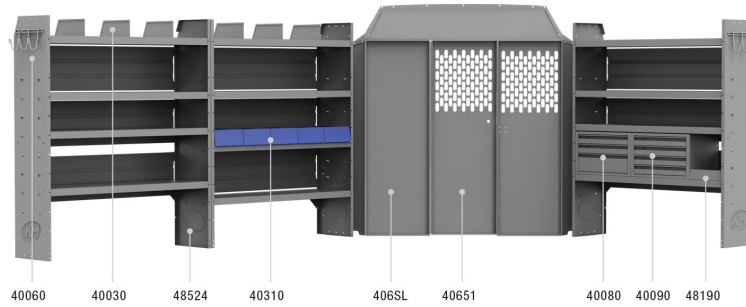

SPRINTER GENERAL SERVICE 60" H Shelves // Standard/High Roof Cargo Vans

Above illustration is for 41SPL Standard Roof 144" WB Package
This package may also be used for the High Roof 144" WB by designating the 41SPH Package

41SPL PACKAGE 144" WB

Price

41SPH PACKAGE 170" WB

Price

PART #	DESCRIPTION	QTY
40651	Partition	1
406SL	Wing Kit	1
48524	52" W x 60" H x 14" D Shelves	3
40080	Steel 3 Drawer Long Cabinet	1
40090	Steel 4 Drawer Long Cabinet	1
40030	3 Prong "J" Hook	2
40310	Shelf Dividers (Set of 6)	1
40190	10" W Plastic Shelf Bins	5
48190	10" L Shelf Lip	1

PART #	DESCRIPTION	QTY
4061S	Partition	1
48524	52" W x 60" H x 14" D Shelves	3
40080	Steel 3 Drawer Long Cabinet	3
40090	Steel 4 Drawer Long Cabinet	1
40060	3 Prong "J" Hooks	2
40030	Shelf Dividers (Set of 6)	1
40310	10" W Plastic Shelf Bins	5
48190	10" L Shelf Lip	1