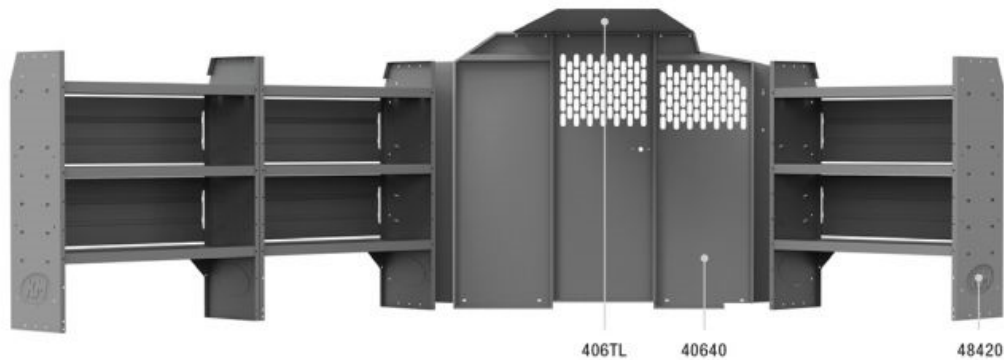

**TRANSIT BASE 46" H Shelves // Low Roof Cargo Vans**

Above illustration is for 40TRL

**40TRL PACKAGE 130" WB**

Price

**40TLL PACKAGE 148" WB**

Price

PART #	DESCRIPTION	QTY
40640	Partition	1
406TL	Wing Kit	1
48420	42" W x 46" H x 14" D Shelves	3