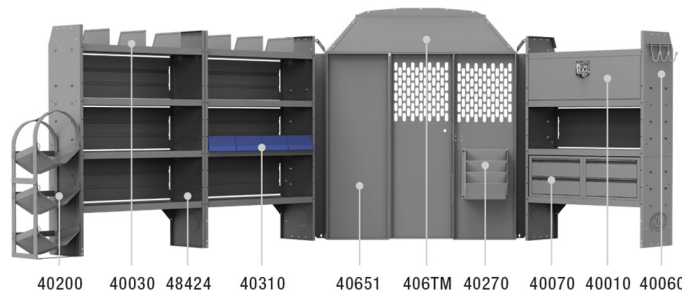

TRANSIT HVAC 60" H Shelves // Mid Roof Cargo Vans

Above illustration is for 45TRM

45TRM PACKAGE 130" WB

Price

45TLM PACKAGE 148" WB

Price

PART #	DESCRIPTION	QTY
40651	Partition	1
406TM	Wing Kit	1
48424	42" W x 60" H x 14" D Shelves	3
40010	42" W Shelf Door Kit	1
40070	Steel 2 Drawer Cabinets	2
40200	3 Tank Refrigerant Rack	1
40270	Hanging File Rack	1
40060	3 Prong "J" Hook	1
40030	Shelf Dividers (Set of 6)	1
40310	10" W Plastic Shelf Bins	4

PART #	DESCRIPTION	QTY
40651	Partition	1
406TM	Wing Kit	1
48524	42" W x 60" H x 14" D Shelves	3
40040	52" W Shelf Door Kit	1
40070	Steel 2 Drawer Cabinets	2
40200	3 Tank Refrigerant Rack	1
40270	Hanging File Rack	1
40060	3 Prong "J" Hook	1
40030	Shelf Dividers (Set of 6)	1
40310	10" W Plastic Shelf Bins	5
48190	10" W x 2.75" W Shelf Lip	1

Copyright © 2019. Kargo Master. All Rights Reserved.