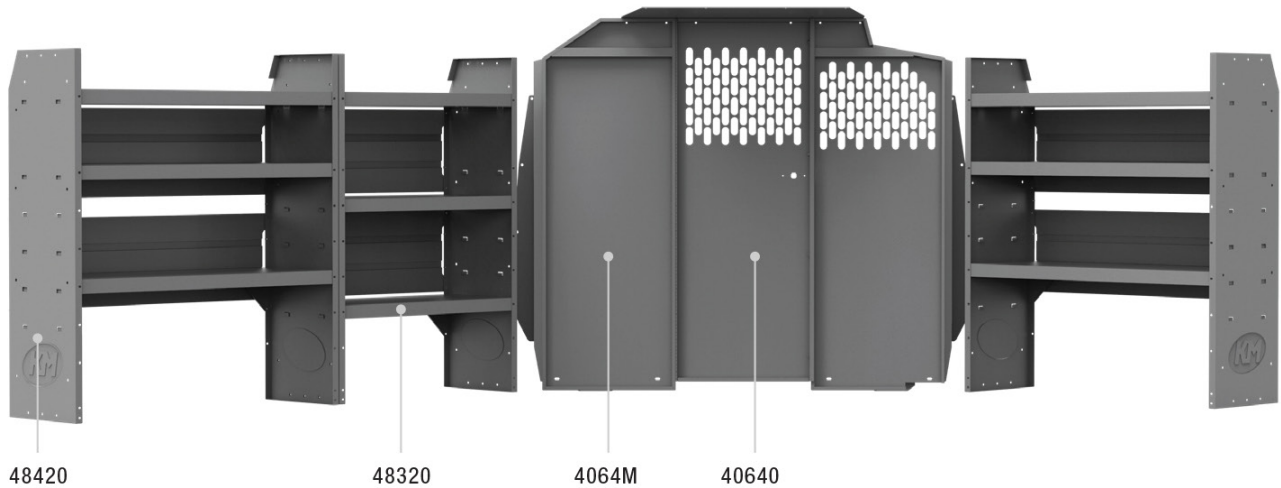

**METRIS BASE 46" H Shelves //**

**4001M PACKAGE 126" WB**

**Price**

PART #	DESCRIPTION	QTY
40640	Partition	1
4064M	Wing Kit	1
48420	42" W x 46" H x 14" D Shelves	2
48320	32" W x 46" H x 14" D Shelf	1

**Compatible Accessories**