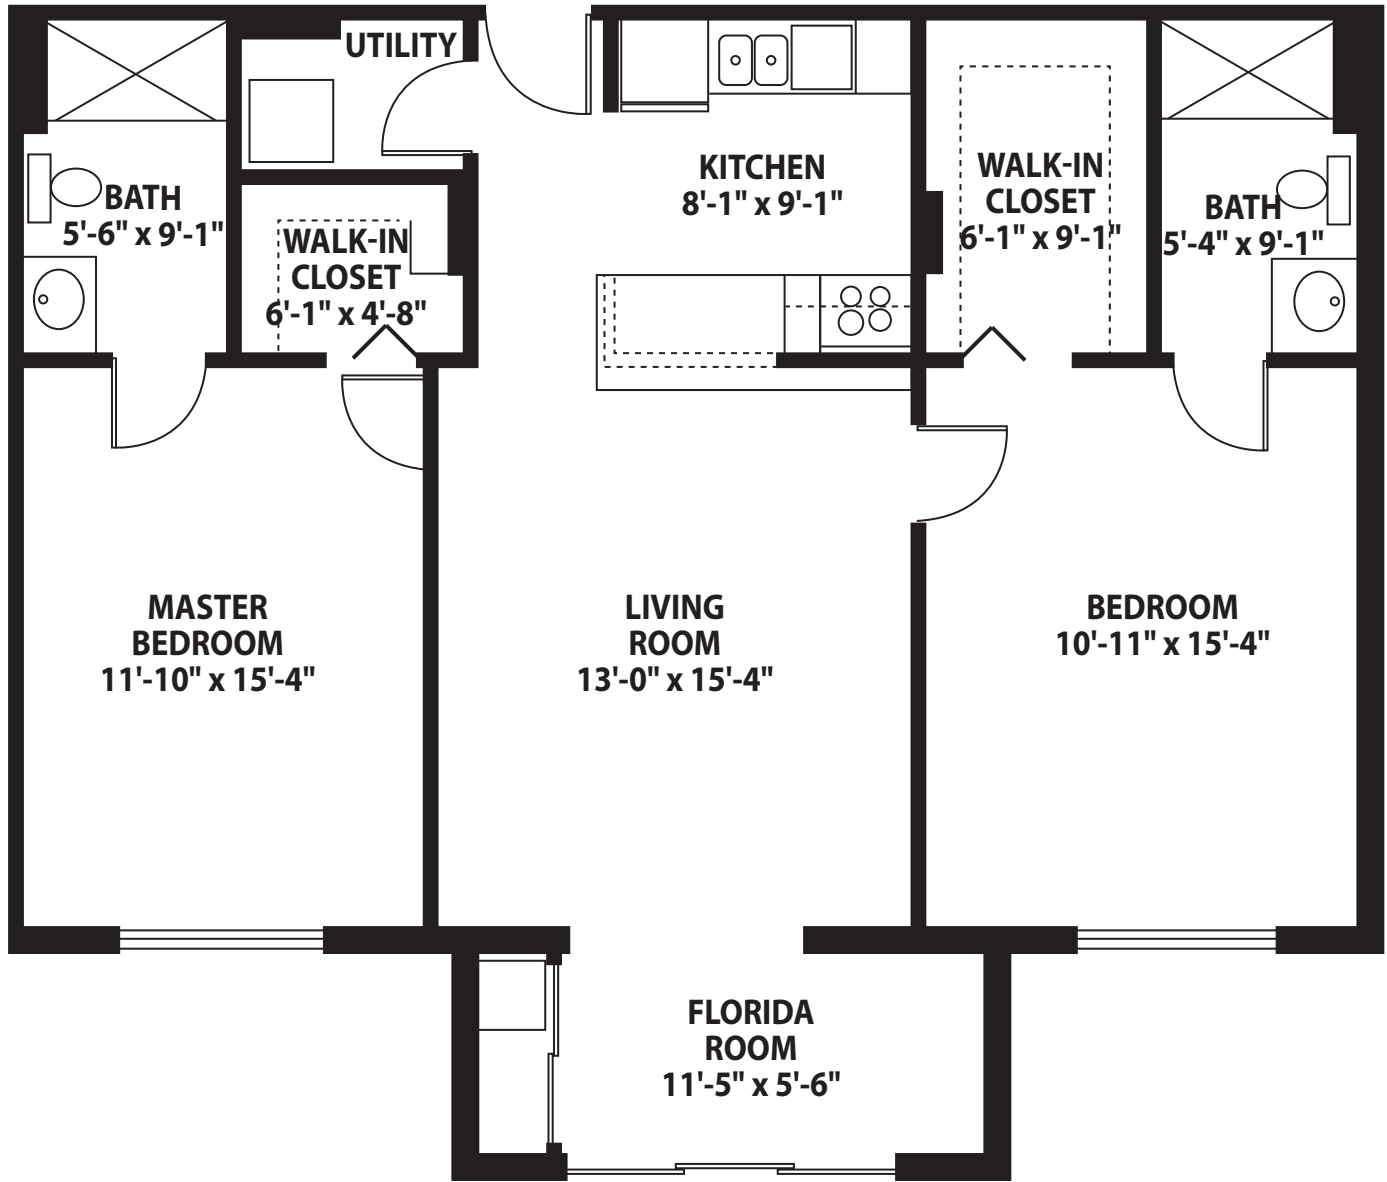

HIBISCUS — TWO-BEDROOM CONTEMPORARY

919 sq. ft.

All features and specifications are approximate
and subject to change without notice.
Revised on 12/12/2019.

2000 Lawson Boulevard
Delray Beach, FL 33445

561.454.2000
AbbeyDelray.com