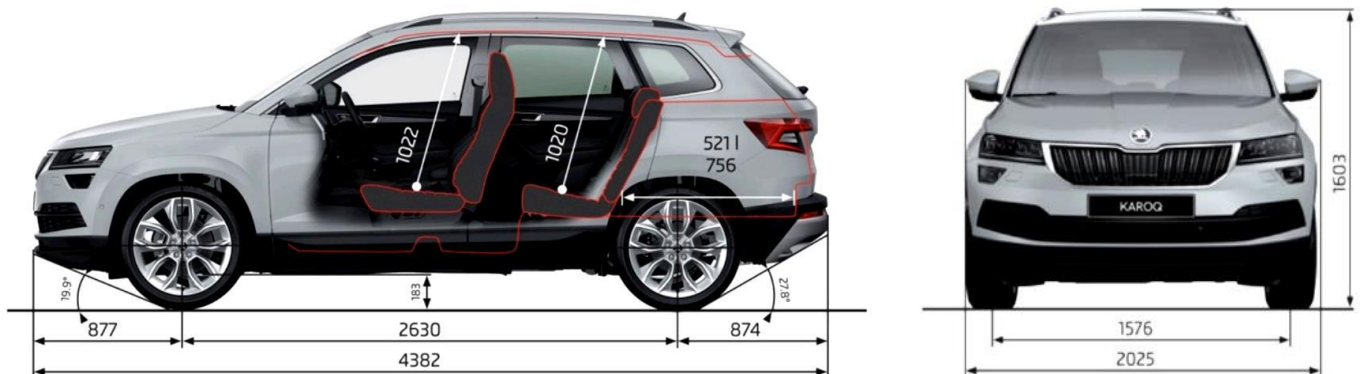

* Fuel consumption values obtained using WLTP Standard - <http://www.skoda.co.nz/owners/wltp>

** Standard warranty. Other promotional offers may exceed standard terms, and if selected they would be added to vehicle price.

*** Prices are maximum retail including 15% GST. Prices & specifications are subject to change without notice. Maximum Retail Price does not include additional on road costs.