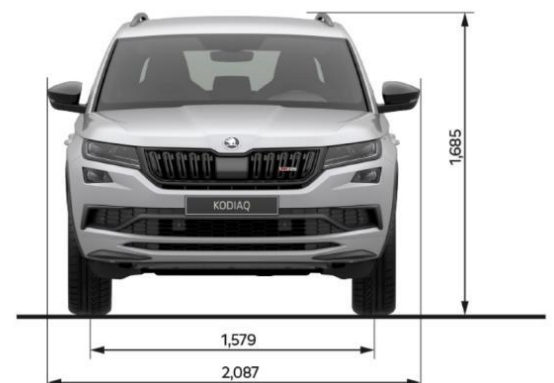

* Fuel consumption values obtained using WLTP Standard - <http://www.skoda.co.nz/owners/wltp>

** Standard warranty. Other promotional offers may exceed standard terms, and if selected they would be added to vehicle price.

*** Prices are maximum retail including 15% GST. Prices & specifications are subject to change without notice. Maximum Retail Price does not include additional on road costs.

✓ = Standard