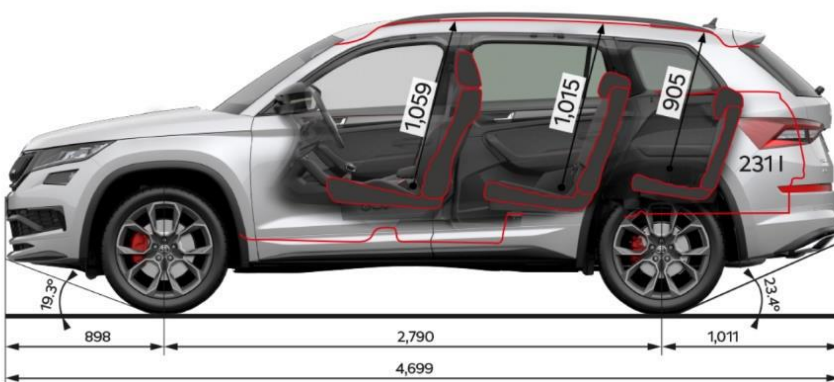

* Fuel consumption values obtained using WLTP Standard - <http://www.skoda.co.nz/owners/wltp>

** Standard warranty. Other promotional offers may exceed standard terms, and if selected they would be added to vehicle price.

*** Prices are maximum retail including 15% GST. Prices & specifications are subject to change without notice. Maximum Retail Price does not include additional on road costs.

✓ = Standard