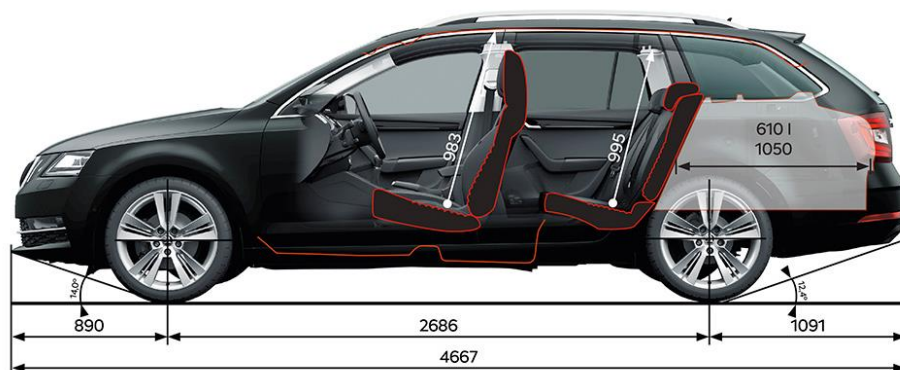

* Fuel consumption values obtained using WLTP Standard - <http://www.skoda.co.nz/owners/wltp>

** Standard warranty. Other promotional offers may exceed standard terms, and if selected they would be added to vehicle price.

*** Prices are maximum retail including 15% GST. Prices & specifications are subject to change without notice. Maximum Retail Price does not include additional on road costs.