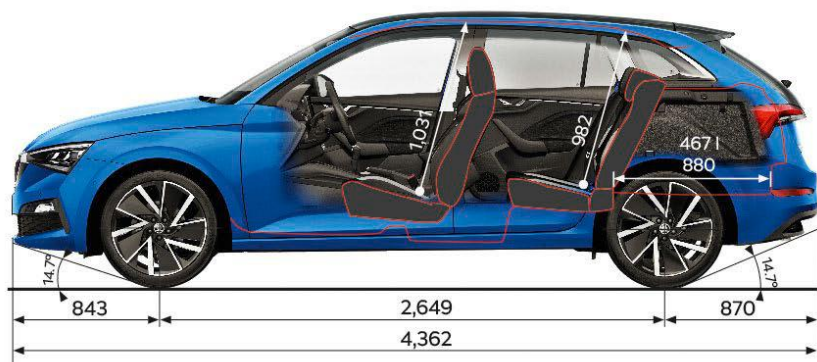

* Fuel consumption values obtained using WLTP Standard and are based on European models - <http://www.skoda.co.nz/owners/wltp>

** Warranty and Service plan are limited to the age and mileage stated and whichever occurs first. Conditions apply - <http://www.skoda.co.nz/owners/>

*** Maximum Retail Price (MRP) does not include additional on road costs. Prices & specifications are subject to change without notice.