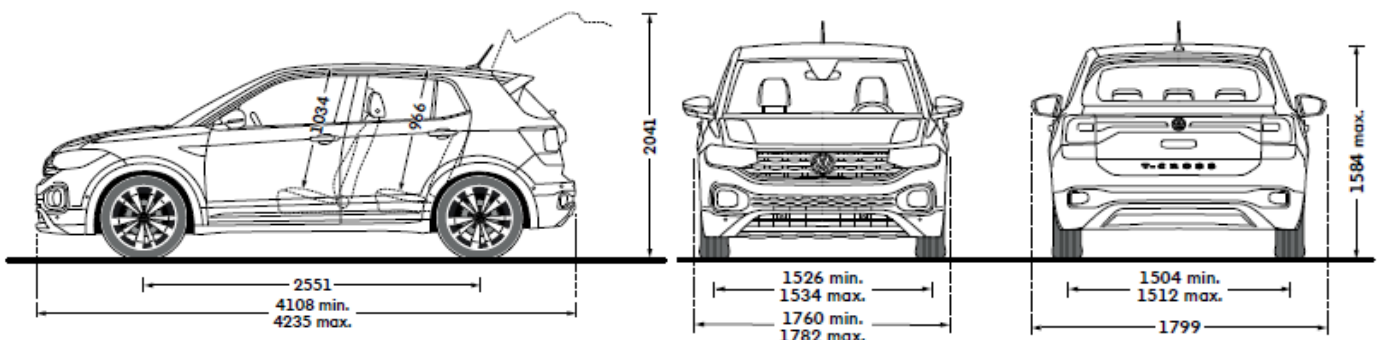

Technical Data	TSI Life DSG	TSI Style DSG	TSI '1st Edition' DSG	TSI R-Line DSG
Engine Type	3-Cylinder inline Turbo Petrol	3-Cylinder inline Turbo Petrol	3-Cylinder inline Turbo Petrol	4-Cylinder inline Turbo Petrol
Fuel Type	Petrol (Minimum 95 RON)	Petrol (Minimum 95 RON)	Petrol (Minimum 95 RON)	Petrol (Minimum 95 RON)
Cubic Capacity (cc)	999	999	999	1,498
Maximum Power (kW) @ rpm	85kW (5,000 - 5,500 rpm)	85kW (5,000 - 5,500 rpm)	85kW (5,000 - 5,500 rpm)	110kW (5,000 - 6,000 rpm)
Maximum Torque (Nm) @ rpm	200Nm (2,000 - 3,500 rpm)	200Nm (2,000 - 3,500 rpm)	200Nm (2,000 - 3,500 rpm)	250Nm (1,500 - 3,500 rpm)
Drivetrain	Front Wheel Drive	Front Wheel Drive	Front Wheel Drive	Front Wheel Drive
Transmission	7 Speed DSG	7 Speed DSG	7 Speed DSG	7 Speed DSG
Tare weight (kg)	1,324	1,324	1,324	1,355
Trailer load limit 12% gradient (Braked / Unbraked)	1,100kg / 630kg	1,100kg / 630kg	1,100kg / 630kg	1,200kg / 660kg
Luggage Capacity (VDA) (rear seats upright, rear bench forward / rear seats folded, rear bench forward)	455L / 1,281L	455L / 1,281L	455L / 1,281L	455L / 1,281L
Fuel tank capacity (L, approx.)	40	40	40	40
Fuel consumption (L/100km) (Combined)	5.4	5.4	5.4	5.5
Start/stop system with generative braking	●	●	●	●
5 year / 150,000 km (whichever occurs first) mechanical warranty, 5 year VW roadside assistance and 12 year anti-corrosion warranty	●	●	●	●
Volkswagen Scheduled Service Plan for 3 years or up to 45,000km (whichever occurs first)	TBC	TBC	TBC	TBC