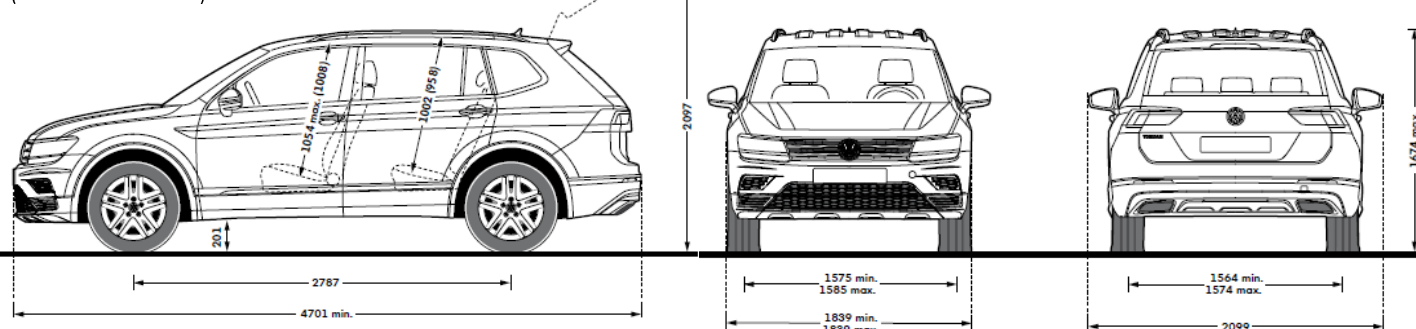

Engine Type	4 cylinder inline Turbo Petrol	4 cylinder inline Turbo Petrol	4 cylinder Common Rail Turbo Diesel	4 cylinder inline Turbo Petrol	4 cylinder Common Rail Bi-Turbo Diesel
Fuel Type	Petrol	Petrol	Diesel	Petrol	Diesel
Cubic Capacity (cc)	1,984	1,984	1,968	1,984	1,968
Maximum Power (kW) @rpm	132 (3,940-6,000)	132 (3,940-6,000)	140 (3,500-4,000)	162 (4,420-6,250)	176 (4,000)
Maximum Torque (Nm) @rpm	320 (1,500-3,940)	320 (1,500-3,940)	400 (1,900-3,300)	350 (1,500-4,400)	500 (1,750-2,500)
Drive train	4MOTION	4MOTION	4MOTION	4MOTION	4MOTION
Transmission	7 Speed DSG	7 Speed DSG	7 Speed DSG	7 Speed DSG	7 Speed DSG
Tare weight (kg)	1,700	1,700	1,770	1,720	1,845
Trailer load limit 12% gradient (Braked / Unbraked)	2,500 / 750	2,500 / 750	2,500 / 750	2,500 / 750	2,500 / 750
Fuel tank capacity (L, approx)	58	60	60	60	60
Acceleration 0-100 km/h (sec)	8.2	8.2	8.6	6.8	6.7
Top Speed (km/h)	208	208	210	223	228
Fuel consumption (L/100km) (Combined)	7.7	7.7	5.9	8.1	6.5
Luggage capacity (L) (with folded 3rd row and 2nd row pushed forward)	700	700	700	700	700
Luggage capacity (L) (with folded 3rd row and folded 2nd row)	1,775	1,775	1,775	1,775	1,775
Ground clearance (mm)	201	201	201	201	201
Ramp angle (°)	20	20	20	20	20
Approach angle (°)	25.3	25.3	25.3	16	16
Start/stop system with generative braking	●	●	●	●	●
3 year/ unlimited km mechanical warranty, 12 year anti-corrosion warranty and 3 year VW roadside assistance	●	●	●	●	●
Volkswagen Scheduled Service Plan for 3 years or up to 45,000km (whichever occurs first)	$1,200	$1,200	$1,200	$1,200	$1,200