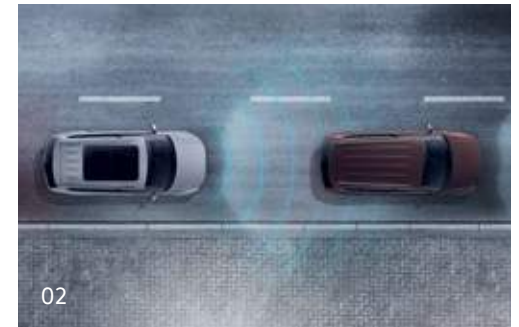

Additional standard inclusions are Driver Fatigue Detection*, which provides a visual and audible signal when it's time to take a break, and clever Multi-collision Brake technology, which automatically initiates braking after a collision to prevent or minimise the severity of subsequent collisions.

Volkswagen's Driver Assistance package (Optional on Comfortline and standard on Highline) provides extra peace of mind with a suite of advanced features to assist day-to-day driving. Adaptive Cruise Control (ACC)*, Dynamic Light Assist, Traffic Jam Assist* and Side Assist* with Rear Traffic Alert* are all exceedingly helpful in busy traffic situations, while Emergency Assist* acts to bring your Tiguan Allspace to an emergency stop in the unlikely event that the driver is incapacitated.

Optional as part of the Sound and Vision package is 360-degree Area View*, which uses strategically placed cameras to provide a bird's eye view of the area around your vehicle. Plus, the high-resolution Active Info Display behind the steering wheel puts everything you need right in front of you, including driver assistance and vehicle functions.

01 Pedestrian monitoring*

02 Front Assist with City Emergency Brake*

03 Lane Assist*

04 Traffic Jam Assist*

05 Side Assist*