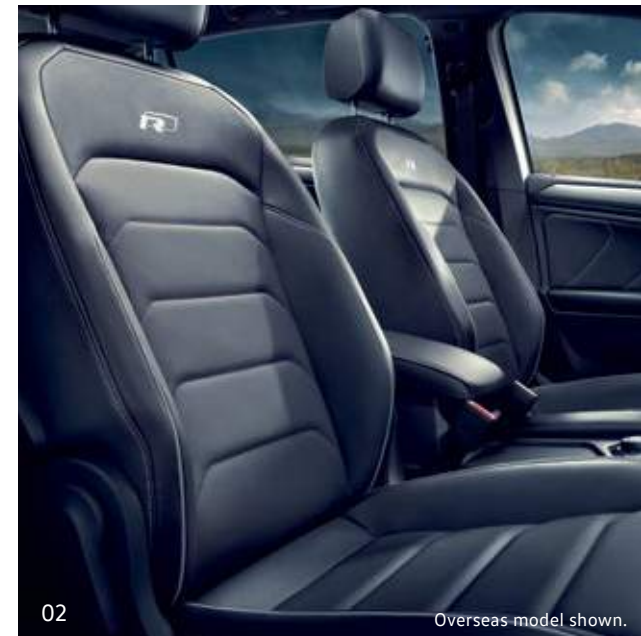

02

Overseas model shown.

01 162TSI Highline with optional Sound & Vision and R-Line package.

02 Black Vienna Leather upholstery[#] (R-Line Logo) available with optional R-Line package

---

[#]Leather appointed seats have a combination of genuine and artificial leather, but are not wholly leather.

*Safety technologies are designed to assist the driver, but should not be used as a substitute for safe driving practices