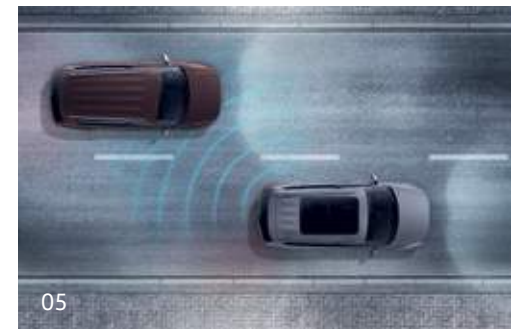

Volkswagen's Driver Assistance package (Optional on Comfortline and standard on Highline) provides extra peace of mind with a suite of advanced features to assist day-to-day driving. Adaptive Cruise Control (ACC)\*, Dynamic Light Assist, Traffic Jam Assist\* and Side Assist\* with Rear Traffic Alert\* are all exceedingly helpful in busy traffic situations, while Emergency Assist\* acts to bring your Tiguan Allspace to an emergency stop in the unlikely event that the driver is incapacitated.

Optional as part of the Sound and Vision package is 360-degree Area View\*, which uses strategically placed cameras to provide a bird's eye view of the area around your vehicle. Plus, the high-resolution Active Info Display behind the steering wheel puts everything you need right in front of you, including driver assistance and vehicle functions.

**01** Pedestrian monitoring\*

**02** Front Assist with City Emergency Brake\*

**03** Lane Assist\*

**04** Traffic Jam Assist\*

**05** Side Assist\*

---

\*Safety technologies are designed to assist the driver, but should not be used as a substitute for safe driving practices