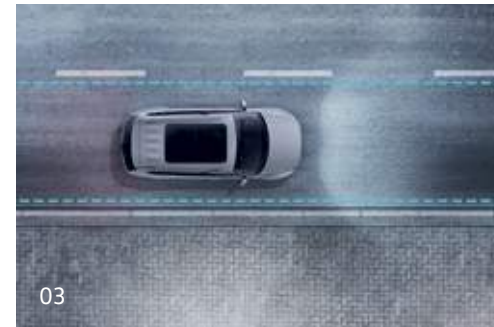

Additional standard inclusions are Driver Fatigue Detection*, which provides a visual and audible signal when it's time to take a break, and clever Multi-collision Brake technology, which automatically initiates braking after a collision to prevent or minimise the severity of subsequent collisions.

Volkswagen's Driver Assistance package (Optional on Comfortline and standard on Highline) provides extra peace of mind with a suite of advanced features to assist day-to-day driving. Adaptive Cruise Control (ACC)*, Dynamic Light Assist, Traffic Jam Assist* and Side Assist* with Rear Traffic Alert* are all exceedingly helpful in busy traffic situations, while Emergency Assist* acts to bring your Tiguan Allspace to an emergency stop in the unlikely event that the driver is incapacitated.

Optional as part of the Sound and Vision package is 360-degree Area View*, which uses strategically placed cameras to provide a bird's eye view of the area around your vehicle. Plus, the high-resolution Active Info Display behind the steering wheel puts everything you need right in front of you, including driver assistance and vehicle functions.

01 Pedestrian monitoring*

02 Front Assist with City Emergency Brake*

03 Lane Assist*

04 Traffic Jam Assist*

05 Side Assist*