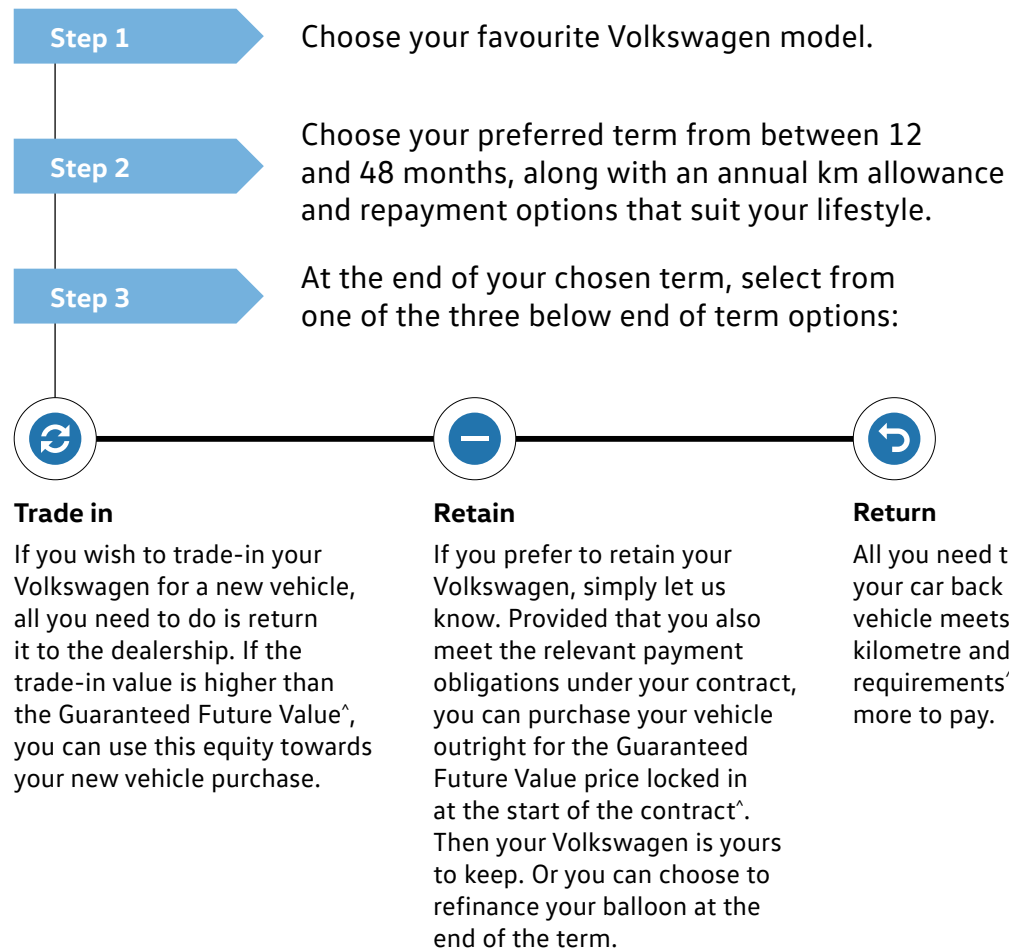

Volkswagen Choice

Volkswagen Choice

Guaranteed Future Value

Naturally we understand that your Volkswagen represents a valuable investment, so we understand that you want to maintain it in premium condition. Volkswagen Choice[^] is a finance program tailored to the requirements of Volkswagen owners by providing assurance around your Volkswagen's future value[^], whilst offering simple monthly instalment financing options.

Whether you are selecting your new Volkswagen for business or personal use, you can choose the contract term that best suits your requirements. Enjoy the confidence that comes from having locked in a minimum value up front to be attributed to your vehicle at the end of your contract[^]. There are also no account keeping fees with a fixed interest rate.

[^]The Volkswagen Choice Program consists of an option to return the vehicle to Volkswagen Financial Services (VFS)** at the end of the term and require VFS** to purchase the vehicle at an agreed price known as the Guaranteed Future Value or GFV as determined by VFS** and set out in your contract. At the end of the term, you can elect to: (1) trade-in the vehicle; (2) exercise the option to return the vehicle; or (3) retain the vehicle by paying the GFV. The GFV is not a representation by VFS** as to the likely market value of the vehicle as at the end of your contract. The option is available on new and demonstrator Volkswagen vehicles for selected models only. Please verify with your dealership the vehicles that are eligible for the program. The GFV will be reduced, and you will be liable for any loan contract deficit, if you exceed the nominated kilometre allowance and/or the vehicle is not in an acceptable condition in accordance with the Fair Wear and Tear Guide available at www.volkswagen.com.au. Other terms and conditions apply. The cost of the Volkswagen Choice Program is incorporated into the applicable interest rate. Please read the full terms and conditions. Please consider whether these products and services are appropriate for your circumstances. Before acting on any of the information on this page, please seek independent financial and tax advice. Full terms and conditions are available upon application. Available only to approved applicants of VFS**. Subject to credit assessment. Standard fees and charges apply. Fleet, government, rental buyers, hire car and chauffeur companies are excluded. Available at participating Volkswagen dealers. **VFS is a trading name of Volkswagen Financial Services Australia Pty Limited ABN 20 097 071 460. Australian Credit Licence 389344.