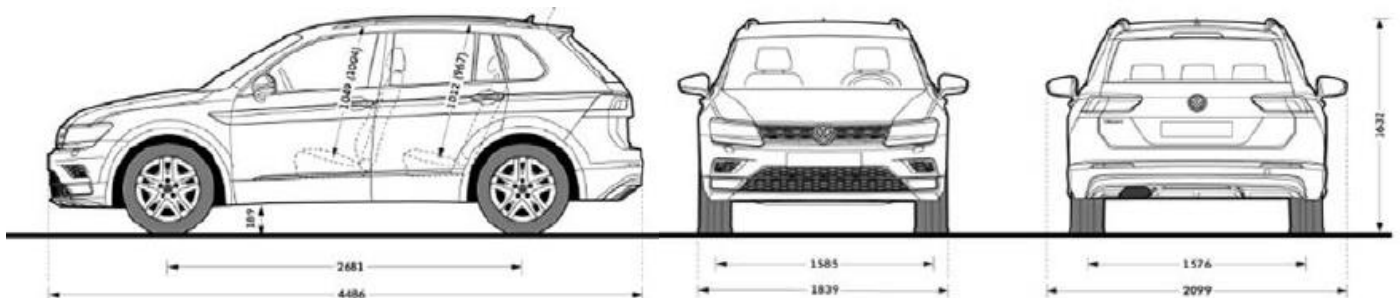

Height (mm): 2WD 1,632mm / 4WD 1,643mm

**Maximum Retail Price (MRP) does not include on-road costs. Fuel consumption tested in accordance with EC directive 80/1268/EC. Consumption measured on European specification cars. Specifications are as planned at December 2018 for Model Year 2019 and are subject to change without notice or obligation. †615 luggage capacity is measured up to the rear bench seat, with back row of seats slid forward.

Standard Wheels
(Size)

19" Auckland Alloy wheel
(235/55)

20" Suzuka Alloy wheel
(255/40)

20" Suzuka Alloy wheel (Black)
(255/40)

Space saver spare wheel

●

●

●