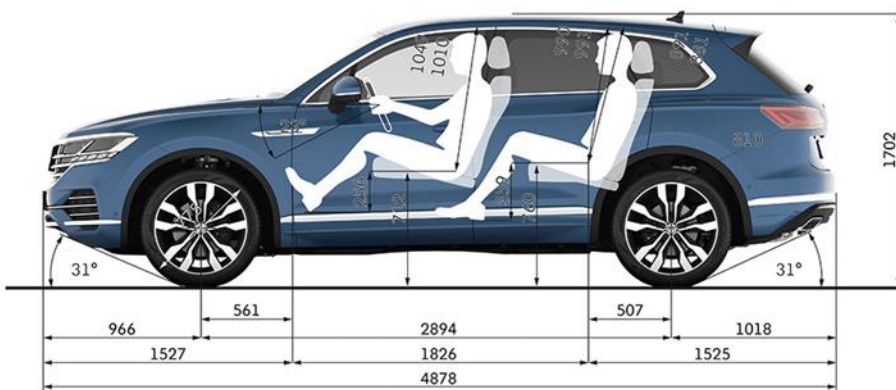

Technical data

	TDI V6 (170kW) CR74MJ	TDI V6 S (210kW) CR74RJ
Engine Type	V6 Turbo Diesel	V6 Turbo Diesel
Cubic Capacity (cc)	2,967	2,967
Power (kW) @rpm	170 (3,250-4,750)	210 (3,500-4,000)
Torque (Nm) @rpm	500 (1,750-3,000)	600 (2,250-3,250)
Drive train	4MOTION (All Wheel Drive)	4MOTION (All Wheel Drive)
Transmission	8 Speed Tiptronic	8 Speed Tiptronic
Tare weight (kg)	2,070	2,070
Trailer load limit 12% gradient (Braked / Unbraked) kg	3,500 / 750	3,500 / 750
Fuel tank capacity (L, approx)	75	75
Acceleration 0-100 km/h (sec)	TBC	6.1
Top speed (km/h)	TBC	235
Fuel consumption L/100km (Combined)*	8.7	8.1
Start/stop system with regenerative braking	●	●
Luggage capacity (L) (rear seat bench in furthest back position / rear seat bench in most forward position)	810	810
3 year/ unlimited km mechanical warranty, 12-year anti-corrosion warranty and 3-year VW roadside assistance	●	●
Volkswagen Scheduled Service Plan for 3 years or up to 45,000km (whichever occurs first). Please refer to your authorised Volkswagen Dealer for further information.	$1,700	$1,700