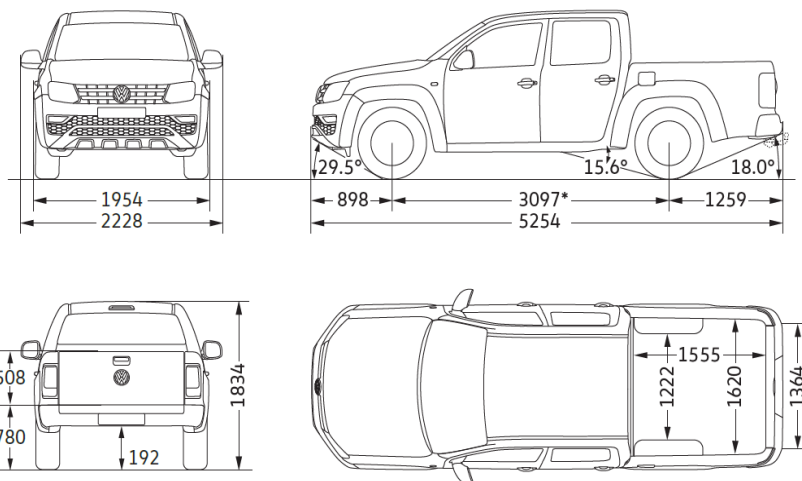

*This value applies for unladen weight. When loaded, the wheelbase is 3,090 mm.

Safety and Security		4-Cylinder Comfortline	V6 Sportline	V6 Aventura
Airbags – driver & front passenger, with front passenger airbag deactivation	4UF / 4UD	●	●	●
Airbags – side and curtain airbag for front passengers	4X3	●	●	●
Anti-spin regulation (ABS/ASR) including Off-road ABS, along with electronic differential lock (EDL)	1AT	●	●	●
ESP (Electronic Stability Program) with hill start / descent assist and trailer stabilisation	1AT	●	●	●
Anti-theft alarm system with interior monitoring, backup horn, towing protection, and all-door unlocking	7AS	●	●	●
Central locking system with radio remote control, interior release mechanism, and SAFELOCK	4K3	●	●	●
5 x 3-point lap and diagonal seatbelts	**	●	●	●
Dual piston disc brakes in front and drum brakes rear with EBD (electronic brake-force distribution)	2E3	●	-	-
332mm diameter disc brakes front and 300mm diameter disc brakes in the rear with EBD (electronic brake-force distribution)	2E4	-	●	●
Warning buzzer and light for driver seatbelt and front passenger seat belt not fastened	9P3	●	●	●
Cruise Control	8T1	●	●	●
Tire Pressure Monitoring System	7K3	$400	$400	$400
Park Distance Control, Front & Rear, with Rear View Camera	7X8	●	●	●

Exterior		4-Cylinder Comfortline	V6 Sportline	V6 Aventura
Silver Skid Plate at front bumper	**	-	-	●
Colour coded front bumper, door handles and door mirrors. Black rear bumper with integrated step	2JF / 052	●	-	-
Colour coded front bumper and door handles, chrome accents on front bumper & door mirrors. Chrome-plated rear bumper with integrated step and chrome elements on front bumper	2JF / 056	-	●	●
Front fog lights with cornering function	8WH	●	-	-
Front fog lights with cornering function and chrome surround	8WH	-	●	●
Bi-Xenon headlights with LED daytime running lights	ZF5	●	●	●
Light & Vision – Rain sensor, auto lights, auto dimming interior mirror, coming home and leaving home function	ZL2	●	●	●
Electrically adjustable and heated wing mirrors	6XD	●	●	-
Electrically adjustable, heated & folding wing mirrors	6XE	-	-	●
Washer fluid level indicator	8W1	-	●	●
Front side windows in heat insulating glass and Privacy glass for rear passenger windows	QL5	●	●	●
Mud flaps, front and rear	6N2	●	●	●
LED centre high-mounted stop lamp	8R4 / 8R7	●	●	●
Sports Bar painted in body colour	IB1 / YTU	-	-	●
Stainless steel nerf bars with integrated steps	YFG	-	-	●
Durabed UV-resistant tray liner	YMB	-	-	●
Rear Tray - 4 folding lashing rings for load securing	6B4	●	●	●
Rear tailgate, lockable	3RQ	●	●	●
Mechanical Differential Lock, rear axle	1Y4	$1,250	$1,250	$1,250
Tow bar preparation	1D7	-	-	●