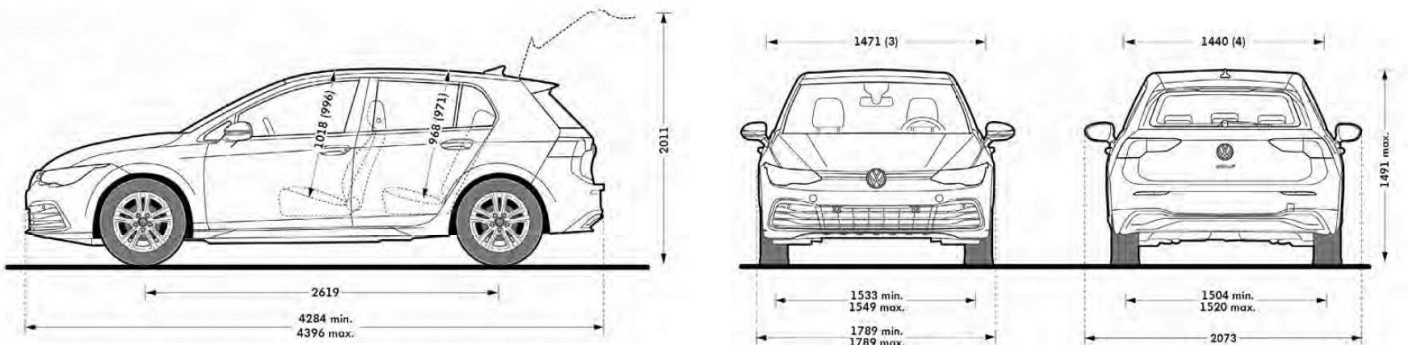

The All-New Golf

Model Year 2021 Specifications

TSI R-Line shown

5 YEAR WARRANTY

Price	TSI Life	TSI R-Line
Model Code	CD13NS	CD15NS
Maximum Retail Price**	\$37,990	\$47,990

**Maximum Retail Price (MRP) does not include on-road costs. Fuel consumption tested in accordance with EC directive 80/1268/EC. Consumption measured on European specification cars. Specifications are as planned at February 2021 for Model Year 2021 and subject to change without notice or obligation. *Exterior colours: Subject to change without notice or obligation. =Please note figures are sourced from overseas data where equipment levels by model variant may vary

Technical Data	TSI Life	TSI R-Line
Engine Type	4-Cylinder inline Turbo Petrol	4-Cylinder inline Turbo Petrol
Fuel Type	Petrol (Minimum 95 RON)	Petrol (Minimum 95 RON)
Cubic Capacity (cc)	1,395	1,395
Maximum Power (kW) @ rpm	110kW (5,000-6,000)	110kW (5,000-6,000)
Maximum Torque (Nm) @ rpm	250Nm (1,500-3,500)	250Nm (1,500-3,500)
Drivetrain	Front Wheel Drive	Front Wheel Drive
Transmission	8 Speed Automatic	8 Speed Automatic
Tare weight (kg)	1,258	1,258
Trailer load limit 12% gradient (kg) (Braked / Unbraked)	1,500 / 660	1,500 / 660
Luggage Capacity (L) (rear seats upright / rear seats folded)=	381 / 1,237	381 / 1,237
Fuel tank capacity (L, approx.)	50L	50L
Fuel consumption (L/100km) (Combined)	5.8	5.8
CO ₂ emissions g/km (Combined)	132	132
Automatic Start/stop system with generative braking	●	●
5 year / 150,000 km (whichever occurs first) mechanical warranty, 5 year VW roadside assistance and 12 year anti-corrosion warranty	●	●
Volkswagen Care Plan - Scheduled Servicing for 3 years or up to 45,000km (whichever occurs first)	\$1,250	\$1,250
Volkswagen Care Plan - Scheduled Servicing for 5 years or up to 75,000km (whichever occurs first)	\$2,450	\$2,450