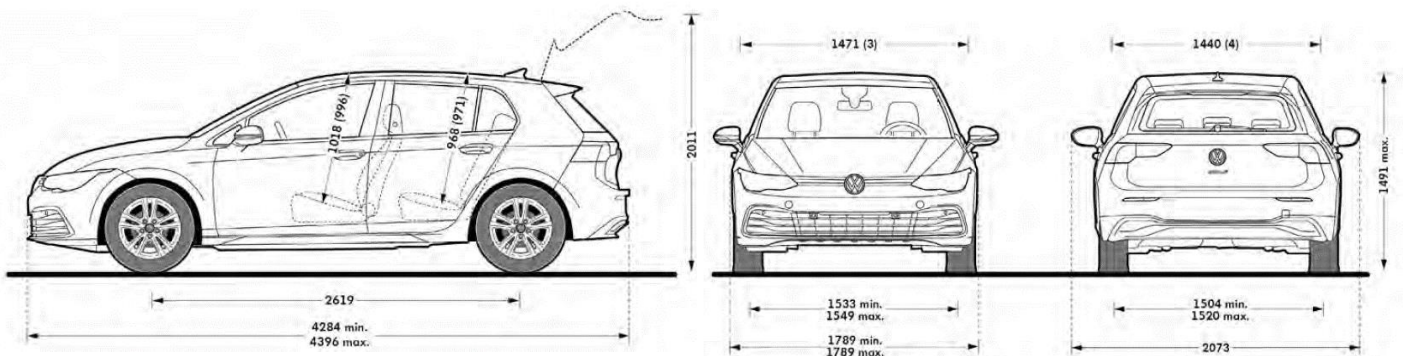

Technical Data	TSI Life	TSI R-Line
Engine Type	4-Cylinder inline Turbo Petrol	4-Cylinder inline Turbo Petrol
Fuel Type	Petrol (Minimum 95 RON)	Petrol (Minimum 95 RON)
Cubic Capacity (cc)	1,395	1,395
Maximum Power (kW) @ rpm	110kW (5,000-6,000)	110kW (5,000-6,000)
Maximum Torque (Nm) @ rpm	250Nm (1,500-3,500)	250Nm (1,500-3,500)
Drivetrain	Front Wheel Drive	Front Wheel Drive
Transmission	8 Speed Automatic	8 Speed Automatic
Tare weight (kg)	1,258	1,258
Trailer load limit 12% gradient (kg) (Braked / Unbraked)	1500 / 660	1500 / 660
Luggage Capacity (L) (rear seats upright / rear seats folded)=	381 / TBA	381 / TBA
Fuel tank capacity (L, approx.)	TBA	TBA
Fuel consumption (L/100km) (Combined)	5.8	5.8
Automatic Start/stop system with generative braking	●	●
5 year / 150,000 km (whichever occurs first) mechanical warranty, 5 year VW roadside assistance and 12 year anti-corrosion warranty	●	●
Volkswagen Care Plan - Scheduled Servicing for 3 years or up to 45,000km (whichever occurs first)	\$1,250	\$1,250
Volkswagen Care Plan - Scheduled Servicing for 5 years or up to 75,000km (whichever occurs first)	\$2,450	\$2,450