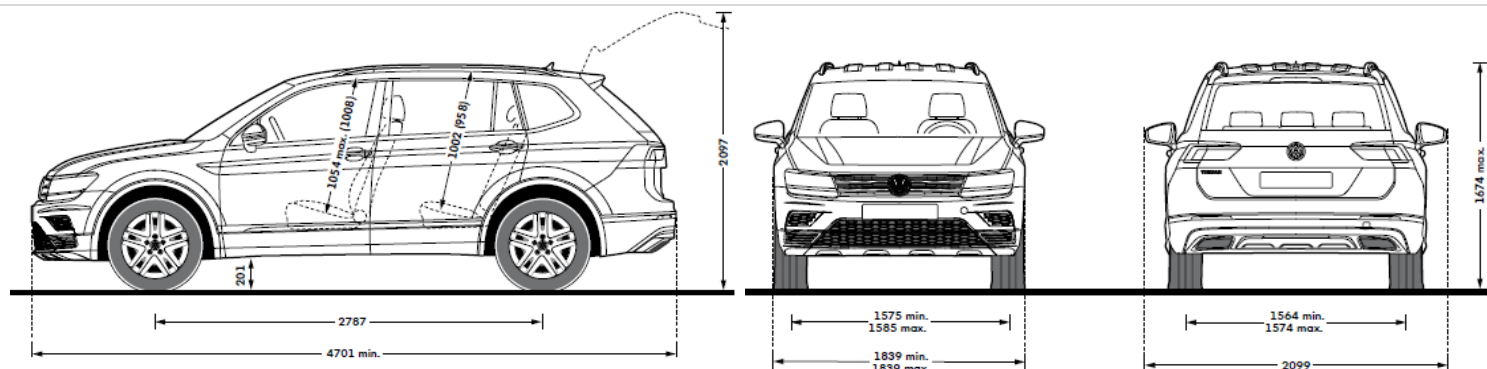

Headroom figures in brackets ( ) refer specifically to the optional Panoramic sunroof package.