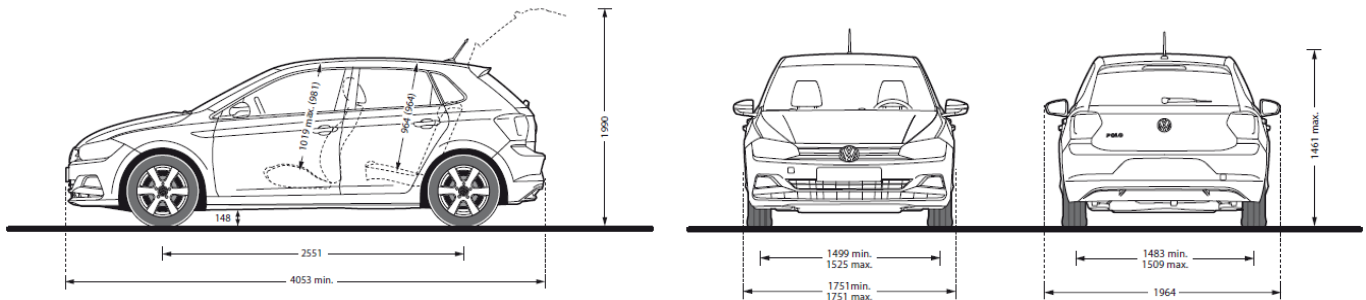

Technical Data	TSI Manual[^]	TSI DSG	TSI "Beats"	TSI R-Line DSG	GTI DSG
Engine Type	3-Cylinder inline Turbo Petrol	3-Cylinder inline Turbo Petrol	3-Cylinder inline Turbo Petrol	3-Cylinder inline Turbo Petrol	4-Cylinder inline Turbo Petrol
Fuel Type	Petrol (Minimum 95 RON)	Petrol (Minimum 95 RON)	Petrol (Minimum 95 RON)	Petrol (Minimum 95 RON)	Petrol (Minimum 95 RON)
Cubic Capacity (cc)	999	999	999	999	1,984
Maximum Power (kW) @ rpm	70kW (4,500-5,500)	70kW (4,500-5,500)	70kW (4,500-5,500)	85kW (5,000-5,500)	147kW (4,387 - 6,000)
Maximum Torque (Nm) @ rpm	175Nm (2,000-3,500)	175Nm (2,000-3,500)	175Nm (2,000-3,500)	200Nm (2,000-3,500)	320Nm (1,500 - 4,387)
Drivetrain	Front Wheel Drive	Front Wheel Drive	Front Wheel Drive	Front Wheel Drive	Front Wheel Drive
Transmission	5 Speed Manual	7 Speed DSG	7 Speed DSG	7 Speed DSG	6 Speed DSG
Tare weight (kg)	1,145	1,180	1,180	1,190	1,355
Luggage Capacity (L) (rear seats upright)	351	351	351	351	305
Fuel tank capacity (L, approx.)	40	40	40	40	40
Fuel consumption (L/100km) (Combined)	4.5	4.7	4.7	4.8	5.9
Start/stop system with generative braking	●	●	●	●	●
5 year / 150,000 km (whichever occurs first) mechanical warranty, 5 year VW roadside assistance and 12 year anti-corrosion warranty	●	●	●	●	●
Volkswagen Scheduled Service Plan for 3 years or up to 45,000km (whichever occurs first)	$1,200	$1,200	$1,200	$1,200	$1,200