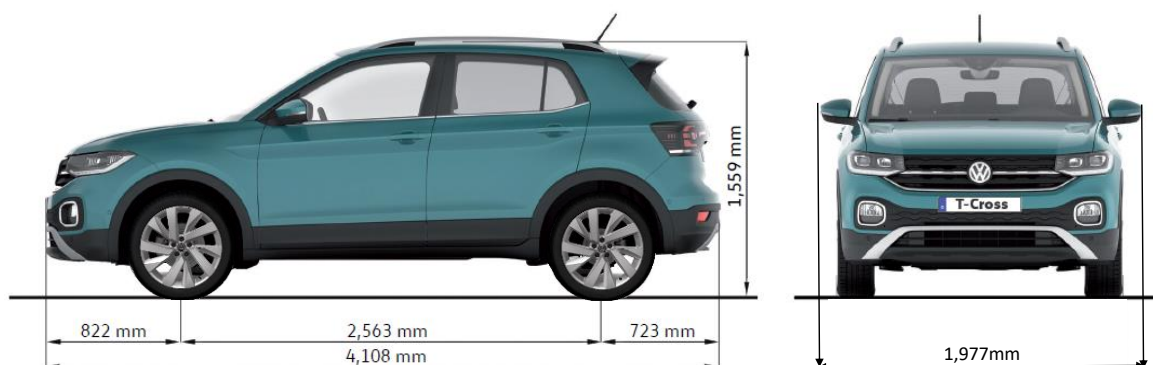

Technical Data	TSI Life DSG	TSI Style DSG	TSI R-Line DSG
Engine Type	3-Cylinder inline Turbo Petrol	3-Cylinder inline Turbo Petrol	4-Cylinder inline Turbo Petrol
Fuel Type	Petrol (Minimum 95 RON)	Petrol (Minimum 95 RON)	Petrol (Minimum 95 RON)
Cubic Capacity (cc)	999	999	1,498
Maximum Power (kW) @ rpm	85kW (5,000 - 5,500 rpm)	85kW (5,000 - 5,500 rpm)	110kW (5,000 - 6,000 rpm)
Maximum Torque (Nm) @ rpm	200Nm (2,000 - 3,500 rpm)	200Nm (2,000 - 3,500 rpm)	250Nm (1,500 - 3,500 rpm)
Drivetrain	Front Wheel Drive	Front Wheel Drive	Front Wheel Drive
Transmission	7 Speed DSG	7 Speed DSG	7 Speed DSG
Tare weight (kg)	1,324	1,324	1,355
Trailer load limit 12% gradient (Braked / Unbraked)	1,100kg / 630kg	1,100kg / 630kg	1,200kg / 660kg
Luggage Capacity (VDA) (rear seats upright, rear bench forward / rear seats folded, rear bench forward)	455L / 1,281L	455L / 1,281L	455L / 1,281L
Fuel tank capacity (L, approx.)	40	40	40
Fuel consumption (L/100km) - Combined, NEDC	5.4	5.4	5.5
CO₂ emissions g/km - Combined, NEDC (3P-WLTP converted)	123 (137)	123 (137)	127 (141)
Emission standard	Euro 6 (NEDC)	Euro 6 (NEDC)	Euro 6 (NEDC)
Start/stop system with generative braking	●	●	●
5 year / 150,000 km (whichever occurs first) mechanical warranty, 5 year VW roadside assistance and 12 year anti-corrosion warranty	●	●	●
Volkswagen Care Plan - Scheduled Servicing for 3 years or up to 45,000km (whichever occurs first)	$1,345	$1,345	$1,345
Volkswagen Care Plan - Scheduled Servicing for 5 years or up to 75,000km (whichever occurs first)	$2,595	$2,595	$2,595

TSI Style DSG shown