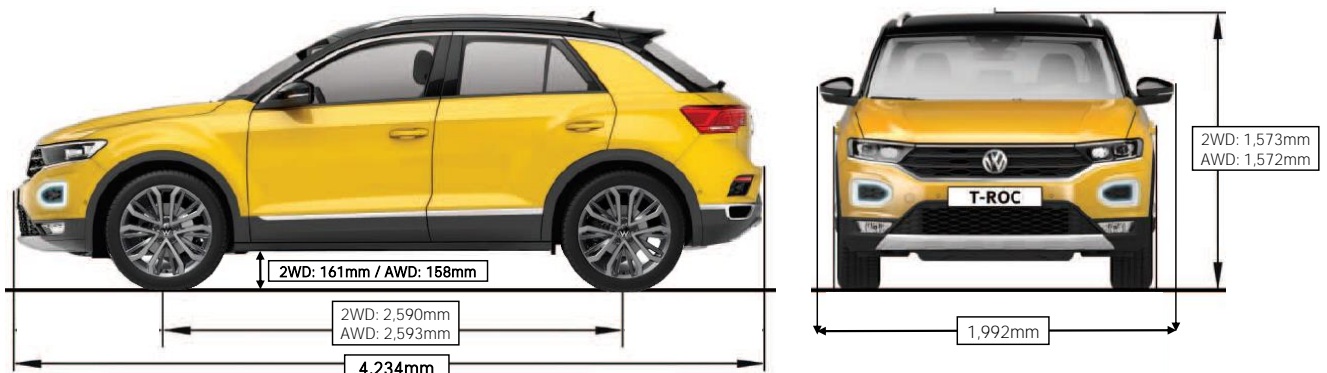

Technical Data	TSI Life DSG 2WD	TSI Style DSG 2WD	TSI R-Line DSG AWD
Engine Type	4-Cylinder inline Turbo Petrol	4-Cylinder inline Turbo Petrol	4-Cylinder inline Turbo Petrol
Fuel Type	Petrol (Minimum 95 RON)	Petrol (Minimum 95 RON)	Petrol (Minimum 95 RON)
Cubic Capacity (cc)	1,498	1,498	1,984
Maximum Power (kW) @ rpm	110kW (5,000rpm - 6,000rpm)	110kW (5,000rpm - 6,000rpm)	140kW (4,200rpm - 6,000rpm)
Maximum Torque (Nm) @ rpm	250Nm (1,500rpm - 3,500rpm)	250Nm (1,500rpm - 3,500rpm)	320Nm (1,500rpm - 4,177rpm)
Drivetrain	Front Wheel Drive	Front Wheel Drive	4MOTION All-Wheel Drive
Transmission	7 Speed DSG	7 Speed DSG	7 Speed DSG
Tare weight (kg)	1,427kg	1,427kg	1,495kg
Trailer load limit 12% gradient (Braked / Unbraked)	1,500kg / 670kg	1,500kg / 670kg	1,700kg / 740kg
Luggage Capacity (VDA) (rear seats upright, rear bench forward / rear seats folded, rear bench forward)	445L / 1,290L	445L / 1,290L	392L / 1,237L
Fuel tank capacity (L, approx.)	50L	50L	50L
Fuel consumption (L/100km) - Combined, NEDC	5.7	5.7	6.9
CO₂ emissions g/km - Combined, NEDC (3P-WLTP converted)	130 (144)	130 (144)	157 (175)
Emission standard	Euro 6 (NEDC)	Euro 6 (NEDC)	Euro 6 (NEDC)
Start/stop system with generative braking	●	●	●
5 year / 150,000 km (whichever occurs first) mechanical warranty, 5 year VW roadside assistance and 12 year anti-corrosion warranty	●	●	●
Volkswagen Care Plan - Scheduled Servicing for 3 years or up to 45,000km (whichever occurs first)	$1,295	$1,295	$1,695
Volkswagen Care Plan - Scheduled Servicing for 5 years or up to 75,000km (whichever occurs first)	$2,595	$2,595	$3,245