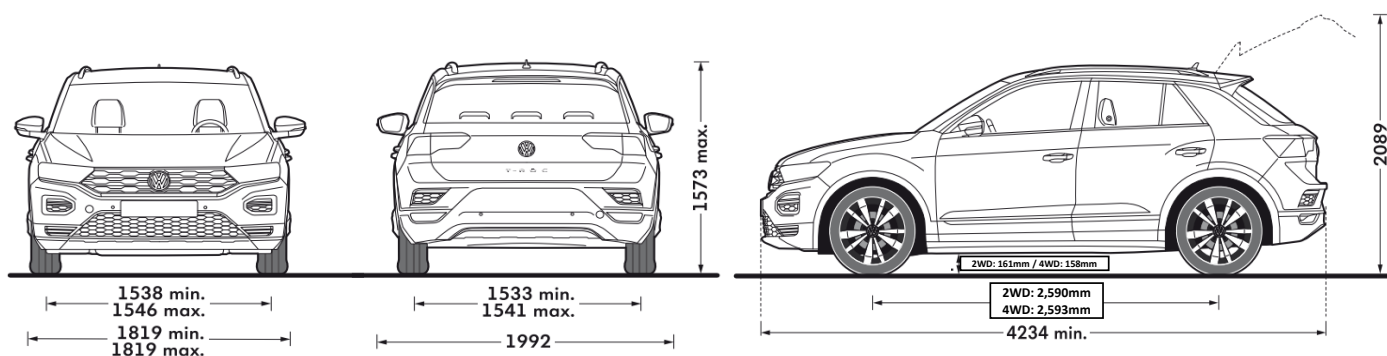

**Maximum Retail Price (MRP) does not include on-road costs. Fuel consumption tested in accordance with EC directive 80/1268/EC. Consumption measured on European specification cars. Specifications are as planned at January 2020 for Model Year 2020 and subject to change without notice or obligation. ‡The arrival schedule is subject to change without notice.

Key: ● (Standard) - (Not available)