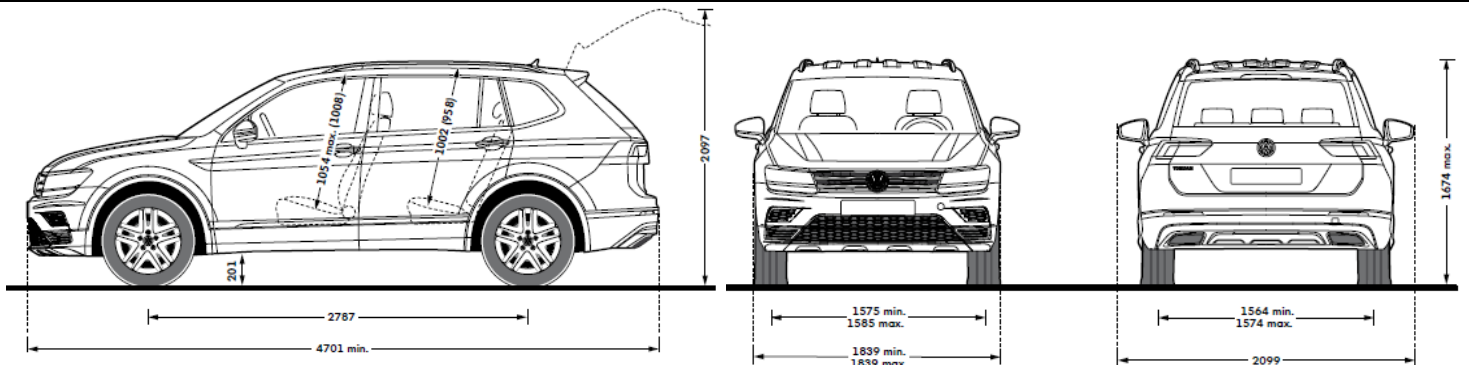

Headroom figures in brackets ( ) refer specifically to the optional Panoramic sunroof package.