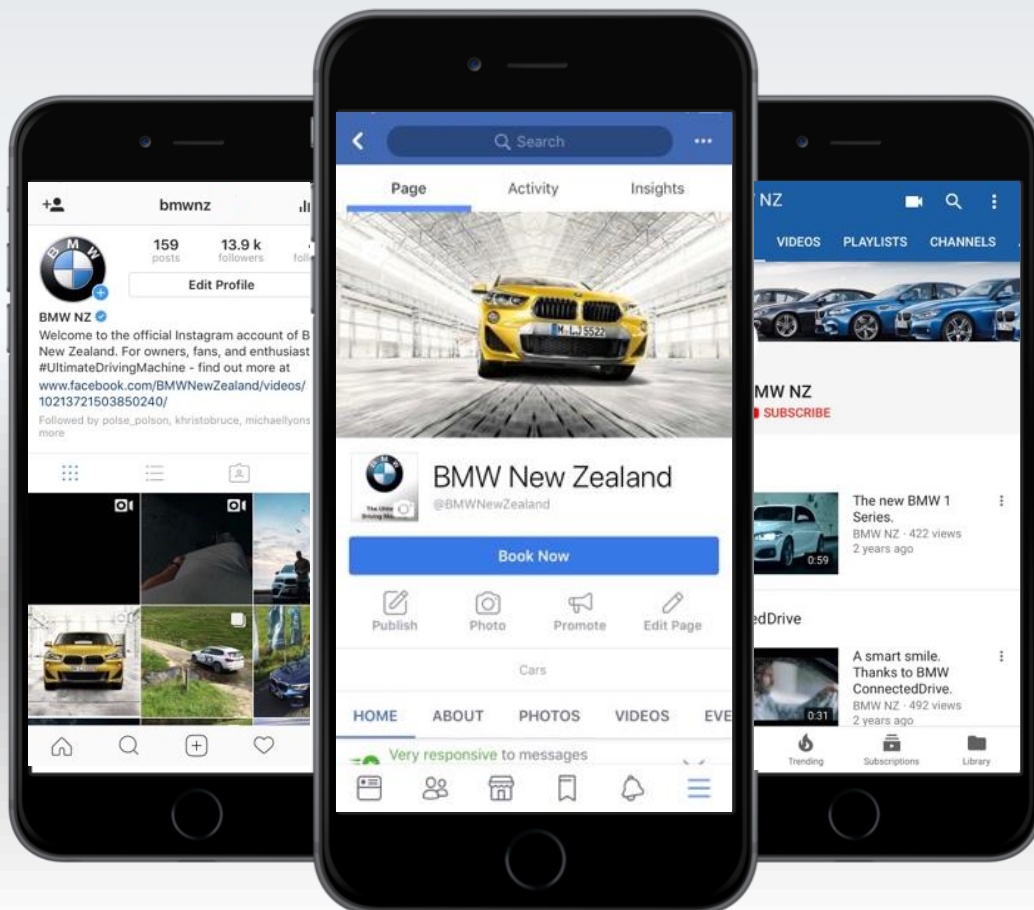

The Ultimate
Driving Machine

IMMERSE YOURSELF IN THE WORLD OF BMW.

Keeping up with the Ultimate Driving Machine has never been easier.
Connect with us online and stay up to date with the latest from BMW.

www.bmw.co.nz

www.facebook.com/BMWNewZealand

www.instagram.com/BMWNZ

www.youtube.com/NZBMW