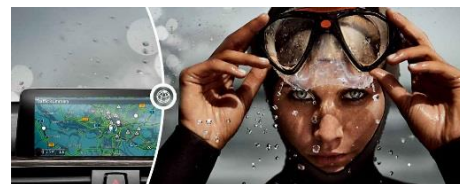

Real Time Traffic Information (RTTI) provides a precise account of current traffic in real time. The information is presented on the Navigation map using colourful visualisation of traffic status, with diversion recommendations based on the current traffic situation.

BMW Connected App.

The BMW Connected app learns your mobility routines, reads your calendar and knows when you need to leave, providing customers with a personal experience that is integrated into their everyday life. The app will allow customers to fully unleash the capabilities of BMW's innovative technologies intuitively through your smartphone.