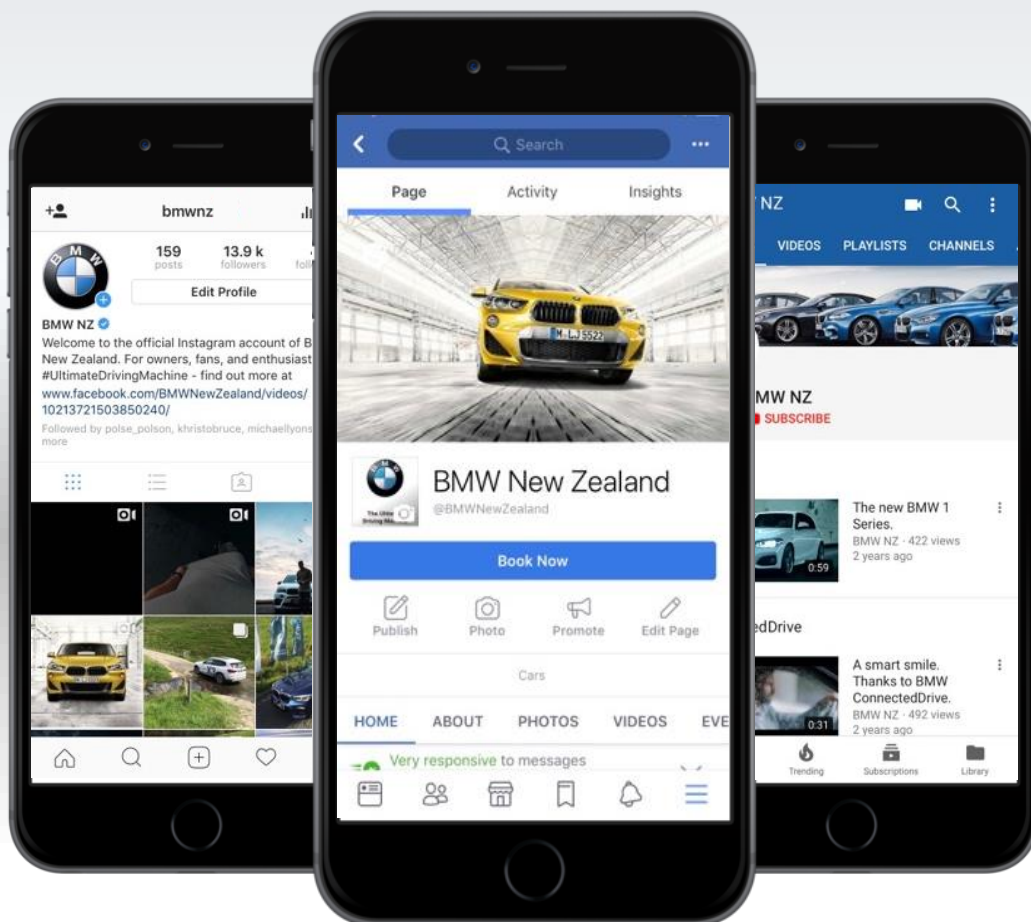

The Ultimate Driving Machine

IMMERSE YOURSELF IN THE WORLD OF BMW.

Keeping up with the Ultimate Driving Machine has never been easier. Connect with us online and stay up to date with the latest from BMW.

www.bmw.co.nz

www.facebook.com/BMWNewZealand

www.instagram.com/BMWnz

www.youtube.com/NZBMW