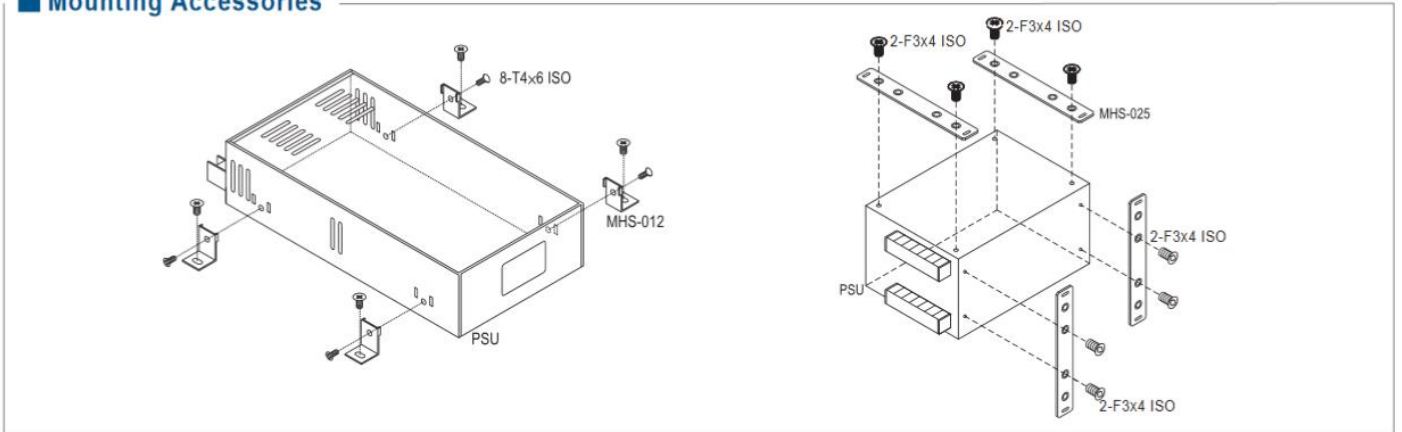

Accessories

DIN Rail Accessories

Mounting Accessories

ITEM	Order No.	Case	Model
	DRL-01	238, 239, 240, 903, 905, 931, 932, 971	LRS-35/50/75/100, S-40, D-30, T-30, ..., S-15, S-25, ..., RS-25, NES-15, RS-35, NES-25, RS-15
	DRL-02	241, 901, 902, 906, 915, 916, 920	LRS-150/150F, S-50, S-60, D-60, ..., S-100, S-100F, SD-100, ..., S-150, SD-150, D-120, ..., SP-100, ..., SP-150, SP-200, ..., SP-75, ...
	DRL-03A	980, 987	SP-240, HRP(G)-300
	DRP-01	238, 239, 241, 901, 902, 903, 906, 931, 932, 946	LRS-35/50/100/150/150F, All models
	DRP-01A	203, 205, 978, 999	RSD-100 / 150 / 200 / 300
	DRP-02	240, 905 / 915, 916 / 920, 928	LRS-75, S-15, S-25, ... / SP-100, ... SP-150, SP-200, ... / SP-75, ... USP-225, ...
	DRP-03	DRP-01, DRL-01-03	All models
	DRP-04	203, 205, 978, 999	RSD-100 / 150 / 200 / 300

ITEM	Order No.	Case	Model
	MHS012	206, 207, 215A, 912, 915, 916, 935, 939, 940, 977, 980, 982, 986, 987, 995	HDP-190, RSP-200/320, LRS-200/350, RSP-150, S-201, S-320, S-350, SP-100, SP-150, SP-200, SP-320, SE-450/1000, MP450/650/1000, SP-240, HRP-300/450/600, RSP-2400/3000
	MHS013	919, 926	PSP-500, SP-750, SE-600
	MHS014	212, 952	RSP-750, RSP-1000, SD-1000
	MHS025	910	SP-500, PSP-600, ...
	MHS026	943	RSP-1500
	MHS027	971, 931	RS-15, RS-25
	TBC-05	901, 903, 905, 932, 920, 239A, 240A	SD-50, S-60, S-40, NES-50, RS-75, S-25, SD-25, NES-35, RS-50, NES-25, RS-35, RSP-75, LRS-35/50, LRS-75
		901, 902	D/ID-60, NED/T-75, RD-85, NES-100, RS-100, T-60, S-100F, RD-125, NES-150, RS-150, SD-100, NED/T-50, RD/RID-65, T-40, NED/T-35, RD-50
		903, 905, 906, 215A, 227A, 238A, 241A	S-150, SC-150, SD-150, RSP-150, RSP-100, LRS-100, LRS-150, LRS-150F
		901, 906	AD-155, ADD/ADS-155, D/T/Q-120
	TBC-07	207	RSP-200/320, LRS-200/350