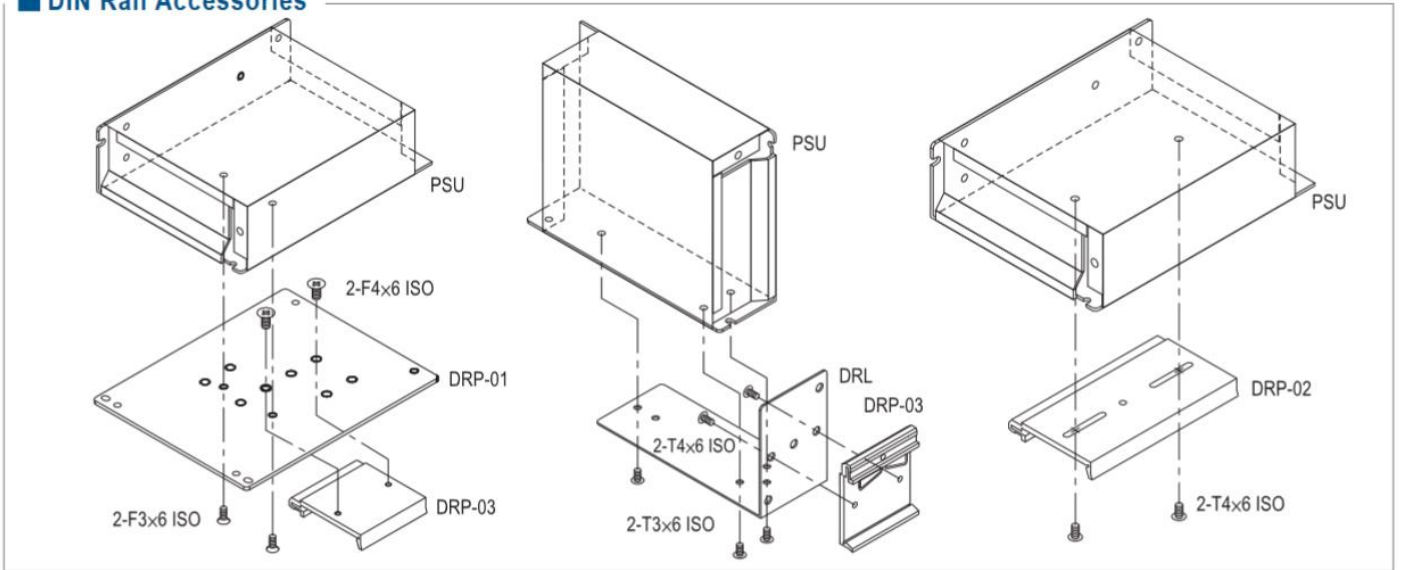

Accessories

DIN Rail Accessories

Mounting Accessories

ITEM	Order No.	Case	Model
	DRL-01	238, 239, 240, 903, 905, 931, 932, 971	LRS-35/50/75/100, S-40, D-30, T-30, ..., S-15, S-25, ..., RS-25, NES-15, RS-35, NES-25, RS-15
	DRL-02	241, 901, 902, 906, 915, 916, 920	LRS-150/150F, S-50, S-60, D-60, ..., S-100, S-100F, SD-100, ..., S-150, SD-150, D-120, ..., SP-100, ..., SP-150, SP-200, ..., SP-75, ...
	DRL-03A	980, 987	SP-240, HRP(G)-300
	DRP-01	238, 239, 241, 901, 902, 903, 906, 931, 932, 946	LRS-35/50/100/150/150F, All models
	DRP-01A	203, 205, 978, 999	RSD-100 / 150 / 200 / 300
	DRP-02	240, 905 / 915, 916 / 920, 928	LRS-75, S-15, S-25, ... / SP-100, ... SP-150, SP-200, ... / SP-75, ... USP-225, ...
	DRP-03	DRP-01, DRL-01-03	All models
	DRP-04	203, 205, 978, 999	RSD-100 / 150 / 200 / 300

ITEM	Order No.	Case	Model
	MHS012	206, 207, 215A, 912, 915, 916, 935, 939, 940, 977, 980, 982, 986, 987, 995	HDP-190, RSP-200/320, LRS-200/350, RSP-150, S-201, S-320, S-350, SP-100, SP-150, SP-200, SP-320, SE-450/1000, MP450/650/1000, SP-240, HRP-300/450/600, RSP-2400/3000
	MHS013	919, 926	PSP-500, SP-750, SE-600
	MHS014	212, 952	RSP-750, RSP-1000, SD-1000
	MHS025	910	SP-500, PSP-600, ...
	MHS026	943	RSP-1500
	MHS027	971, 931	RS-15, RS-25
	TBC-05	901, 903, 905, 932, 920, 239A, 240A	SD-50, S-60, S-40, NES-50, RS-75, S-25, SD-25, NES-35, RS-50, NES-25, RS-35, RSP-75, LRS-35/50, LRS-75
		901, 902	D/ID-60, NED/T-75, RD-85, NES-100, RS-100, T-60, S-100F, RD-125, NES-150, RS-150, SD-100, NED/T-50, RD/RID-65, T-40, NED/T-35, RD-50
		903, 905, 906, 215A, 227A, 238A, 241A	S-150, SC-150, SD-150, RSP-150, RSP-100, LRS-100, LRS-150, LRS-150F
		901, 906	AD-155, ADD/ADS-155, D/T/Q-120
	TBC-07	207	RSP-200/320, LRS-200/350