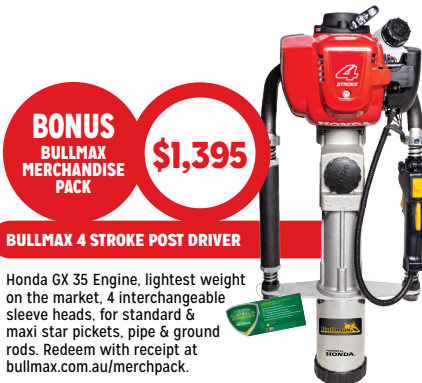

BONUS BULLMAX MERCHANDISE PACK

$1,395

BULLMAX 4 STROKE POST DRIVER

Honda GX 35 Engine, lightest weight on the market. 4 interchangeable sleeve heads, for standard & maxi star pickets, pipe & ground rods. Redeem with receipt at bullmax.com.au/merchpack.