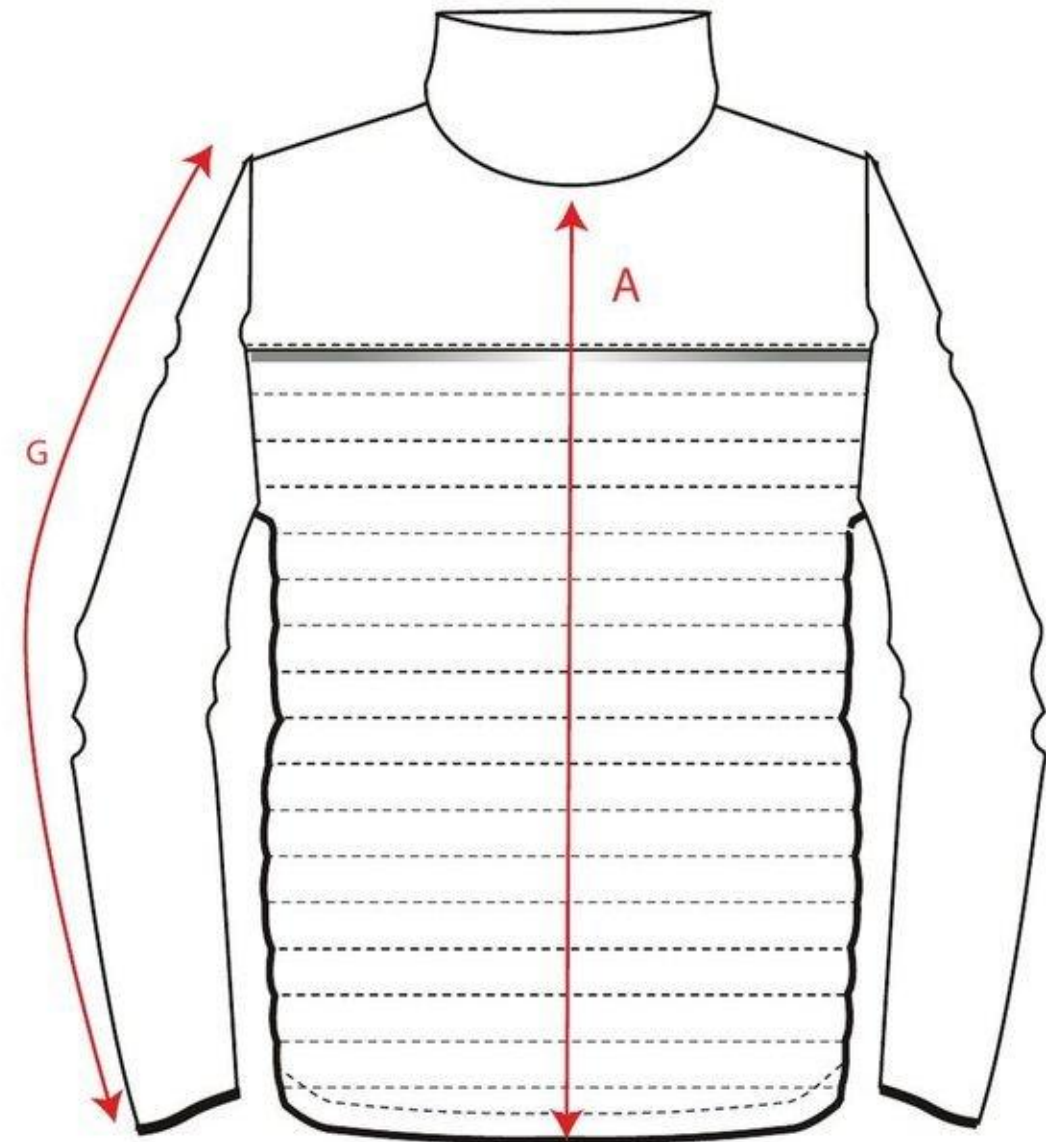

STYLE NO: DX471

DESCRIPTION: DX4 JACKET

REVISION		Size	Marker Sample					TOL	
			S	M	L	XL	2XL		3XL
		TO FIT CHEST	92-96	100-104	108-112	116-124	128-132	136-140	+/-
	A	CENTRE BACK LENGTH (CB NECK TO BACK HEM)	73	74	75	76	77	78	1
	B	½ CHEST	53	57	61	67	71	75	1
	G	CROWN TO CUFF	64	65	66	67	68	69	1