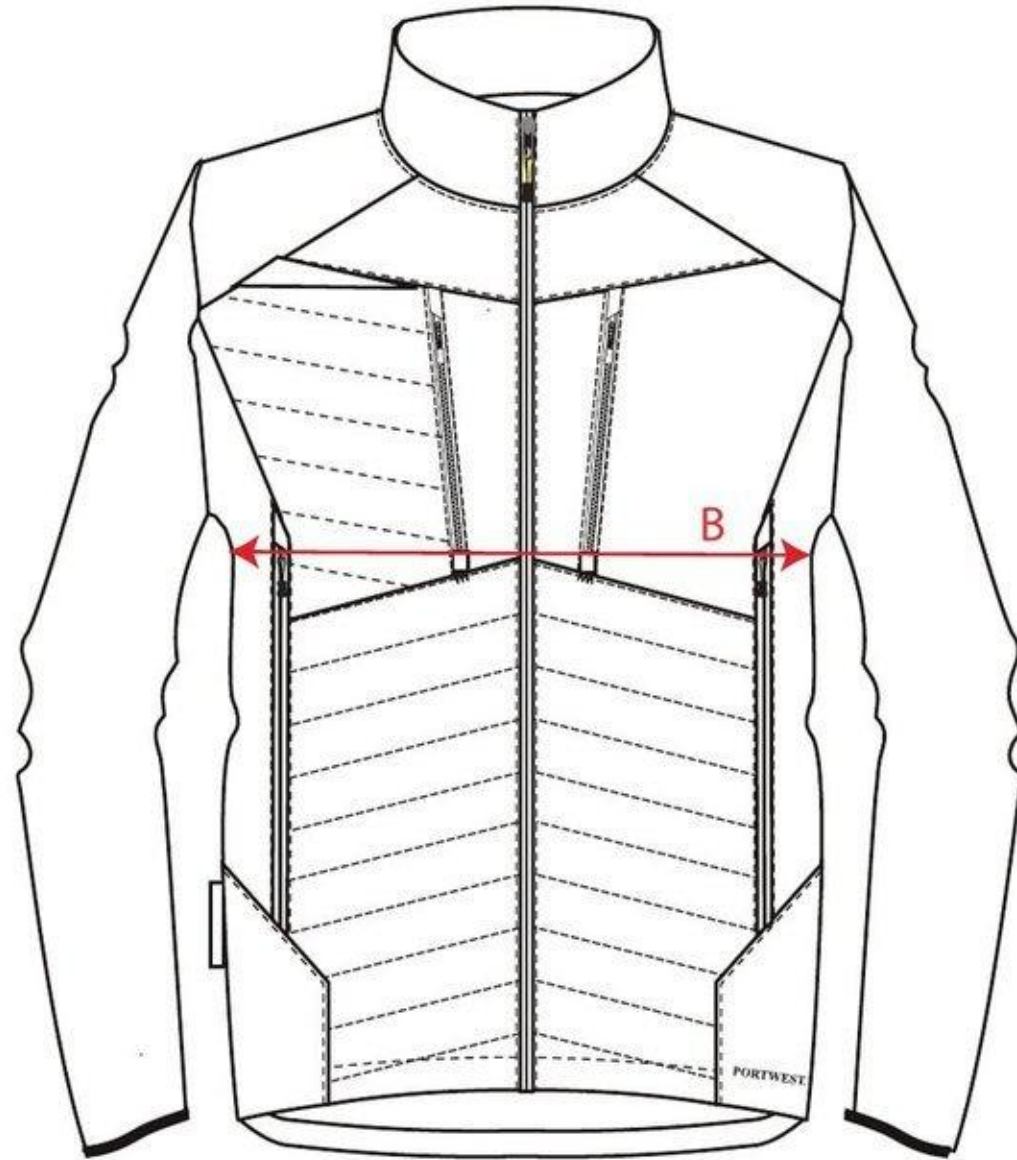

STYLE NO: DX471

DESCRIPTION: DX4 JACKET

REVISION		Size	Marker Sample					TOL	
			S	M	L	XL	2XL		3XL
		TO FIT CHEST	92-96	100-104	108-112	116-124	128-132	136-140	+/-
	A	CENTRE BACK LENGTH (CB NECK TO BACK HEM)	73	74	75	76	77	78	1
	B	½ CHEST	53	57	61	67	71	75	1
	G	CROWN TO CUFF	64	65	66	67	68	69	1