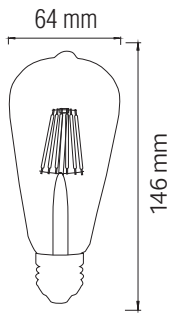

LED FILAMENT RUSTIC LAMP

Product&Family Code:

001 029 0006

RUSTIC VINTAGE - 6

Technical Drawing

Photometric Diagram

↳ C0 Plane beam angle(50%) 281.1(DEG) ↳ C90 Plane beam angle(50%) 292.2(DEG)

Technical Data	
Voltage (V)	220-240V
Product Wattage (W)	6
Equivalence with incandescent lamp (W)	48
Colour Render Index (Ra)	>Ra80
Colour Temperature (K)	2200K
Materials	Glass
Protection Class	-
Dimmable	No
EEL	A A F
Warm-up time up to 60 % of the full light output	Instant Full Light
Luminous Flux (lm)	540
Luminous Efficacy (lm/W)	90
Rated Life (hrs) ⌚	20,000
IP Rating	-
Power Factor	>0.5
Beam Angle ☆	300 °
Starting Time	>0.5s
Number of ON-OFF cycling	x10,000