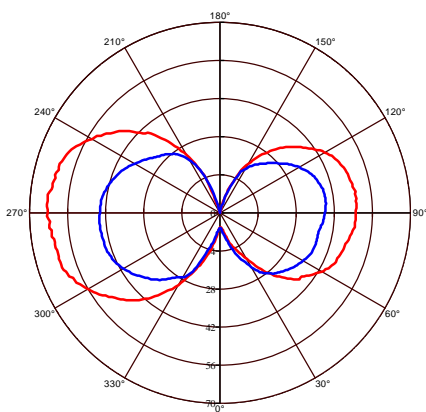

LED FILAMENT RUSTIC LAMP

Product&Family Code:

001 029 0006

RUSTIC VINTAGE - 6

Technical Drawing

Photometric Diagram

↳ C0 Plane beam angle(50%) 281.1(DEG) ↳ C90 Plane beam angle(50%) 292.2(DEG)

Technical Data	
Voltage (V)	220-240V
Product Wattage (W)	6
Equivalence with incandescent lamp (W)	48
Colour Render Index (Ra)	>Ra80
Colour Temperature (K)	2200K
Materials	Glass
Protection Class	-
Dimmable	No
EEL	A A F
Warm-up time up to 60 % of the full light output	Instant Full Light
Luminous Flux (lm)	540
Luminous Efficacy (lm/W)	90
Rated Life (hrs) ⌚	20,000
IP Rating	-
Power Factor	>0.5
Beam Angle ☆	300 °
Starting Time	>0.5s
Number of ON-OFF cycling	x10,000