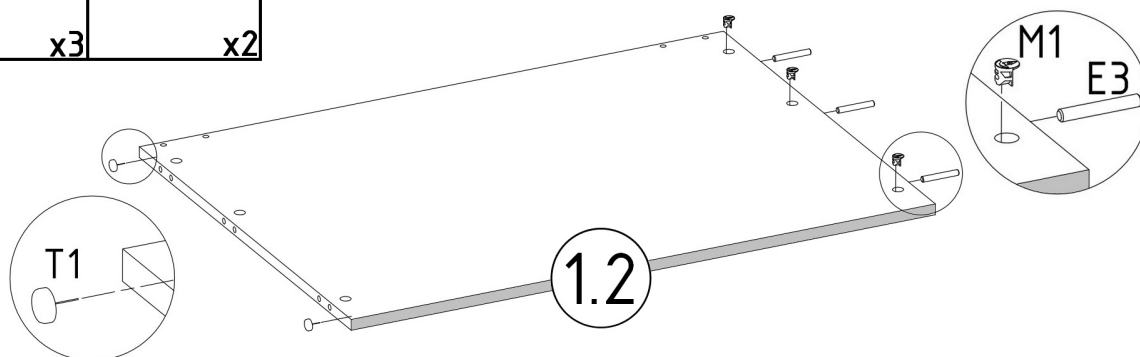

POLA_TWIN

PRODUCTION DATE

PACKING CODE

V39  x2	N7  L=41mm x6	V41  x1	B2  S/A ø12/4mm x16	B2  Ant ø12/4mm x16	B2  K ø12/4mm x16	B2  B ø12/4mm x16
--	---	---	--	--	---	--

M1  12x15mm x18	S1  3,5x16mm x10	E1  8x30mm x6	E3  8x50mm x6	F1  7x50mm x16	F3  Hex 4mm x1	N4  L=62mm x6	T1  x4
---	--	---	---	--	---	---	--

POLA_TWIN

PRODUCTION DATE

PACKING CODE

000781	4	1
002184	3	2
000130	2	4
001648	1	4
ID	NUMBER	QUANTITY

S1

3,5x16mm x4

V39

x2

N7

L=42mm x6

N4
L=62mm **x6**

B2  ø12/4mm x16	V41 	S1  x1 3,5x16mm x2
--	--	--

				V41 
--	--	--	--	--