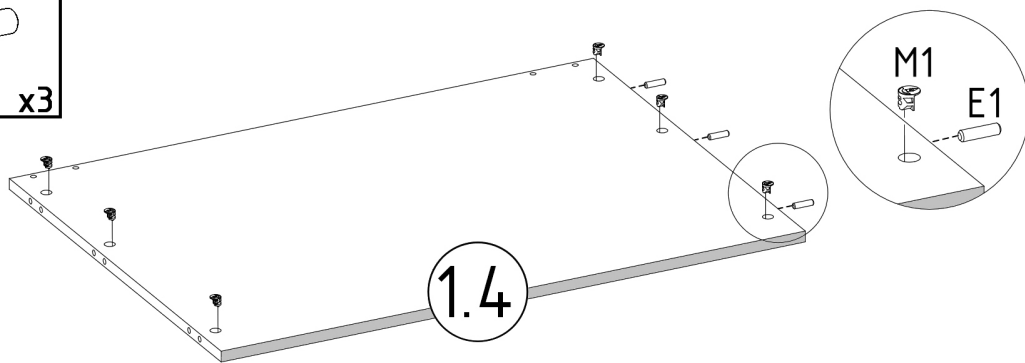

POLA_TWIN

PRODUCTION DATE

PACKING CODE

V39  x2	N7  L=41mm x6	V41  x1	B2  S/A ø12/4mm x16	B2  Ant ø12/4mm x16	B2  K ø12/4mm x16	B2  B ø12/4mm x16
--	---	---	--	--	---	--

M1  12x15mm x18	S1  3,5x16mm x10	E1  8x30mm x6	E3  8x50mm x6	F1  7x50mm x16	F3  Hex 4mm x1	N4  L=62mm x6	T1  x4
---	--	---	---	--	---	---	--

POLA_TWIN

PRODUCTION DATE

PACKING CODE

000781	4	1
002184	3	2
000130	2	4
001648	1	4
ID	NUMBER	QUANTITY

S1

3,5x16mm x4

V39

x2

N7

L=42mm x6

N4
L=62mm **x6**

B2  ø12/4mm x16	V41 	S1  x1 3,5x16mm x2
--	--	--

				V41 
--	--	--	--	--