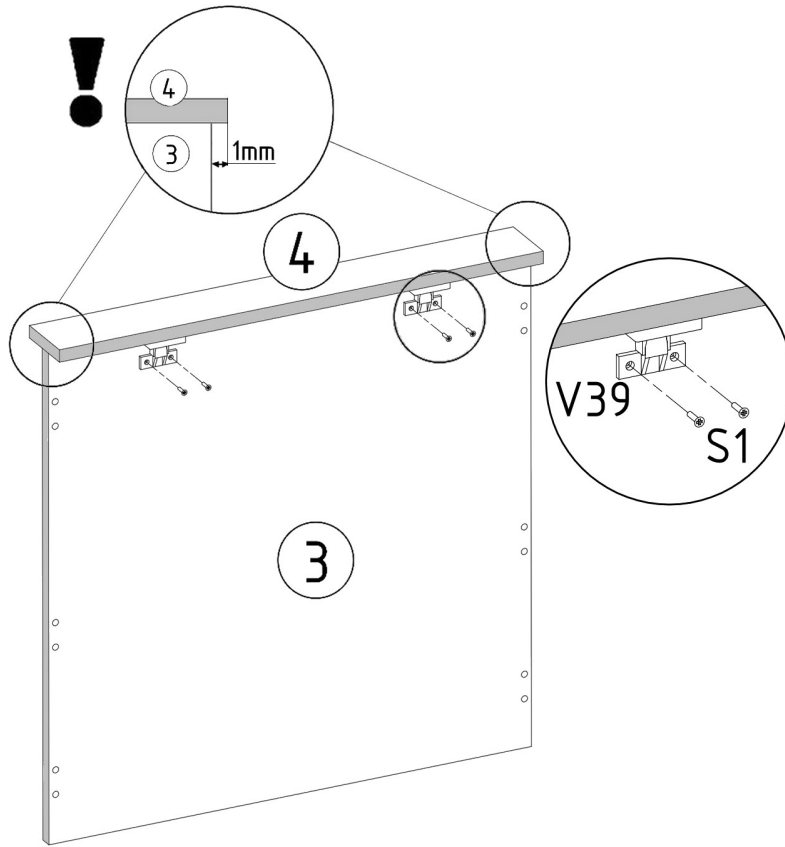

POLA_TWIN

PRODUCTION DATE

PACKING CODE

V39  x2	N7  L=41mm x6	V41  x1	B2  S/A ø12/4mm x16	B2  Ant ø12/4mm x16	B2  K ø12/4mm x16	B2  B ø12/4mm x16
--	---	---	--	--	---	--

M1  12x15mm x18	S1  3,5x16mm x10	E1  8x30mm x6	E3  8x50mm x6	F1  7x50mm x16	F3  Hex 4mm x1	N4  L=62mm x6	T1  x4
---	--	---	---	--	---	---	--

POLA_TWIN

PRODUCTION DATE

PACKING CODE

000781	4	1
002184	3	2
000130	2	4
001648	1	4
ID	NUMBER	QUANTITY

S1

3,5x16mm x4

V39

x2

N7

L=42mm x6

N4
L=62mm **x6**

B2  ø12/4mm x16	V41 	S1  x1 3,5x16mm x2
--	--	--

				V41 
--	--	--	--	--