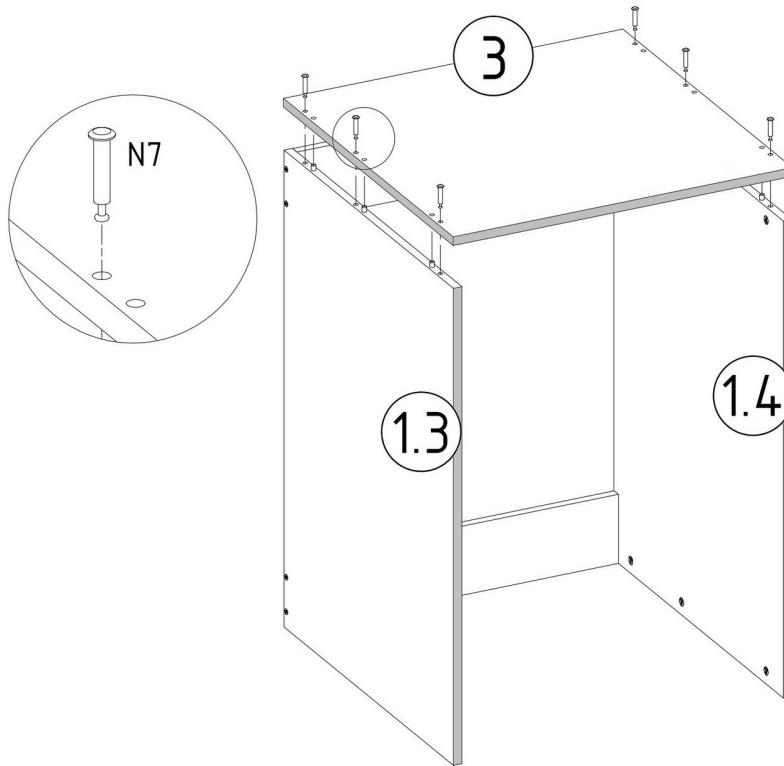

POLA_TWIN

PRODUCTION DATE

PACKING CODE

V39  x2	N7  L=41mm x6	V41  x1	B2  S/A ø12/4mm x16	B2  Ant ø12/4mm x16	B2  K ø12/4mm x16	B2  B ø12/4mm x16
--	---	---	--	--	---	--

M1  12x15mm x18	S1  3,5x16mm x10	E1  8x30mm x6	E3  8x50mm x6	F1  7x50mm x16	F3  Hex 4mm x1	N4  L=62mm x6	T1  x4
---	--	---	---	--	---	---	--

POLA_TWIN

PRODUCTION DATE

PACKING CODE

000781	4	1
002184	3	2
000130	2	4
001648	1	4
ID	NUMBER	QUANTITY

S1

3,5x16mm x4

V39

x2

N7

L=42mm x6

N4
L=62mm **x6**

B2  ø12/4mm x16	V41 	S1  x1 3,5x16mm x2
--	--	--

				V41 
--	--	--	--	--