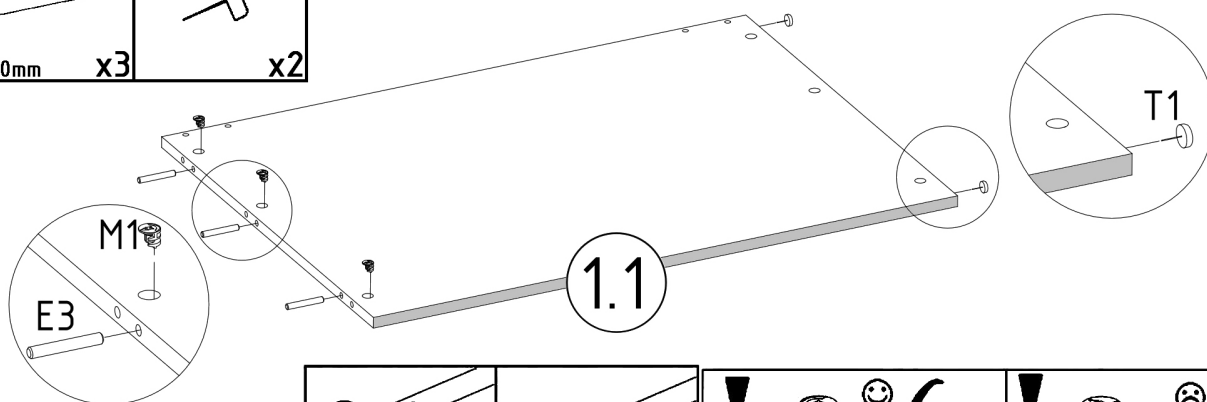

POLA_TWIN

PRODUCTION DATE

PACKING CODE

V39  x2	N7  L=41mm x6	V41  x1	B2  S/A ø12/4mm x16	B2  Ant ø12/4mm x16	B2  K ø12/4mm x16	B2  B ø12/4mm x16
--	---	---	--	--	---	--

M1  12x15mm x18	S1  3,5x16mm x10	E1  8x30mm x6	E3  8x50mm x6	F1  7x50mm x16	F3  Hex 4mm x1	N4  L=62mm x6	T1  x4
---	--	---	---	--	---	---	--

POLA_TWIN

PRODUCTION DATE

PACKING CODE

000781	4	1
002184	3	2
000130	2	4
001648	1	4
ID	NUMBER	QUANTITY

S1

3,5x16mm x4

V39

x2

N7

L=42mm x6

N4
L=62mm **x6**

B2  ø12/4mm x16	V41 	S1  x1 3,5x16mm x2
--	--	--

				V41 
--	--	--	--	--