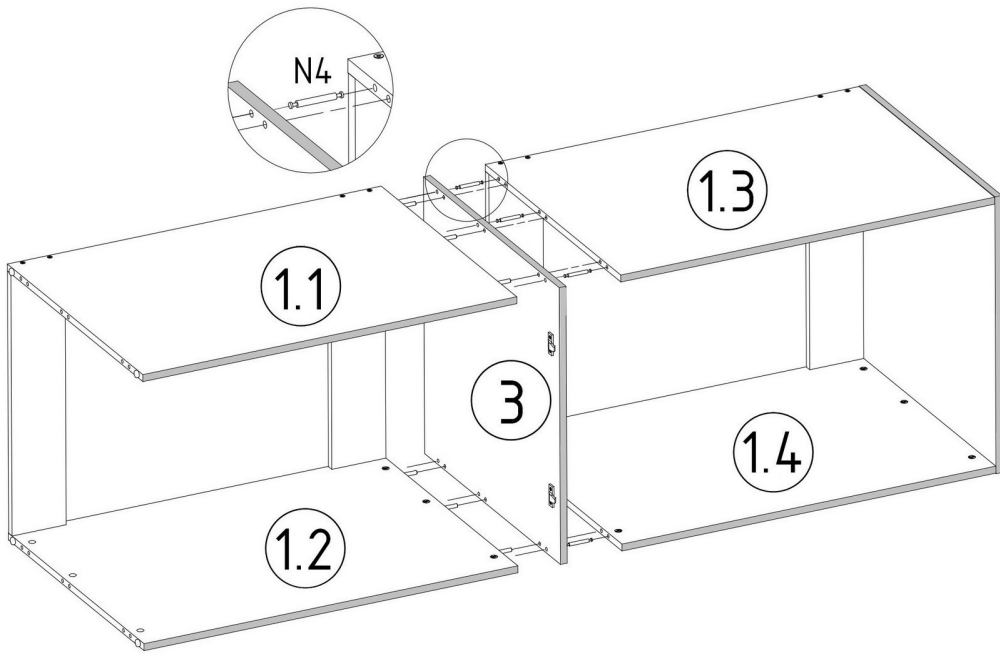

POLA_TWIN

PRODUCTION DATE

PACKING CODE

V39  x2	N7  L=41mm x6	V41  x1	B2  S/A ø12/4mm x16	B2  Ant ø12/4mm x16	B2  K ø12/4mm x16	B2  B ø12/4mm x16
--	---	---	--	--	---	--

M1  12x15mm x18	S1  3,5x16mm x10	E1  8x30mm x6	E3  8x50mm x6	F1  7x50mm x16	F3  Hex 4mm x1	N4  L=62mm x6	T1  x4
---	--	---	---	--	---	---	--

POLA_TWIN

PRODUCTION DATE

PACKING CODE

000781	4	1
002184	3	2
000130	2	4
001648	1	4
ID	NUMBER	QUANTITY

S1

3,5x16mm x4

V39

x2

N7

L=42mm x6

N4
L=62mm **x6**

B2  ø12/4mm x16	V41 	S1  x1 3,5x16mm x2
--	--	--

				V41 
--	--	--	--	--