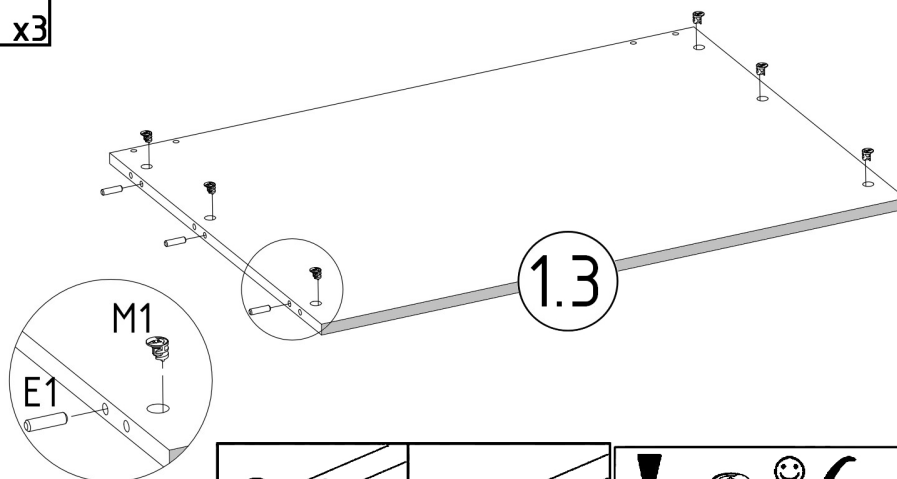

POLA_TWIN

PRODUCTION DATE

PACKING CODE

V39  x2	N7  L=41mm x6	V41  x1	B2  S/A ø12/4mm x16	B2  Ant ø12/4mm x16	B2  K ø12/4mm x16	B2  B ø12/4mm x16
--	---	---	--	--	---	--

M1  12x15mm x18	S1  3,5x16mm x10	E1  8x30mm x6	E3  8x50mm x6	F1  7x50mm x16	F3  Hex 4mm x1	N4  L=62mm x6	T1  x4
---	--	---	---	--	---	---	--

POLA_TWIN

PRODUCTION DATE

PACKING CODE

000781	4	1
002184	3	2
000130	2	4
001648	1	4
ID	NUMBER	QUANTITY

S1

3,5x16mm x4

V39

x2

N7

L=42mm x6

N4
L=62mm **x6**

B2  ø12/4mm x16	V41 	S1  x1 3,5x16mm x2
--	--	--

				V41 
--	--	--	--	--