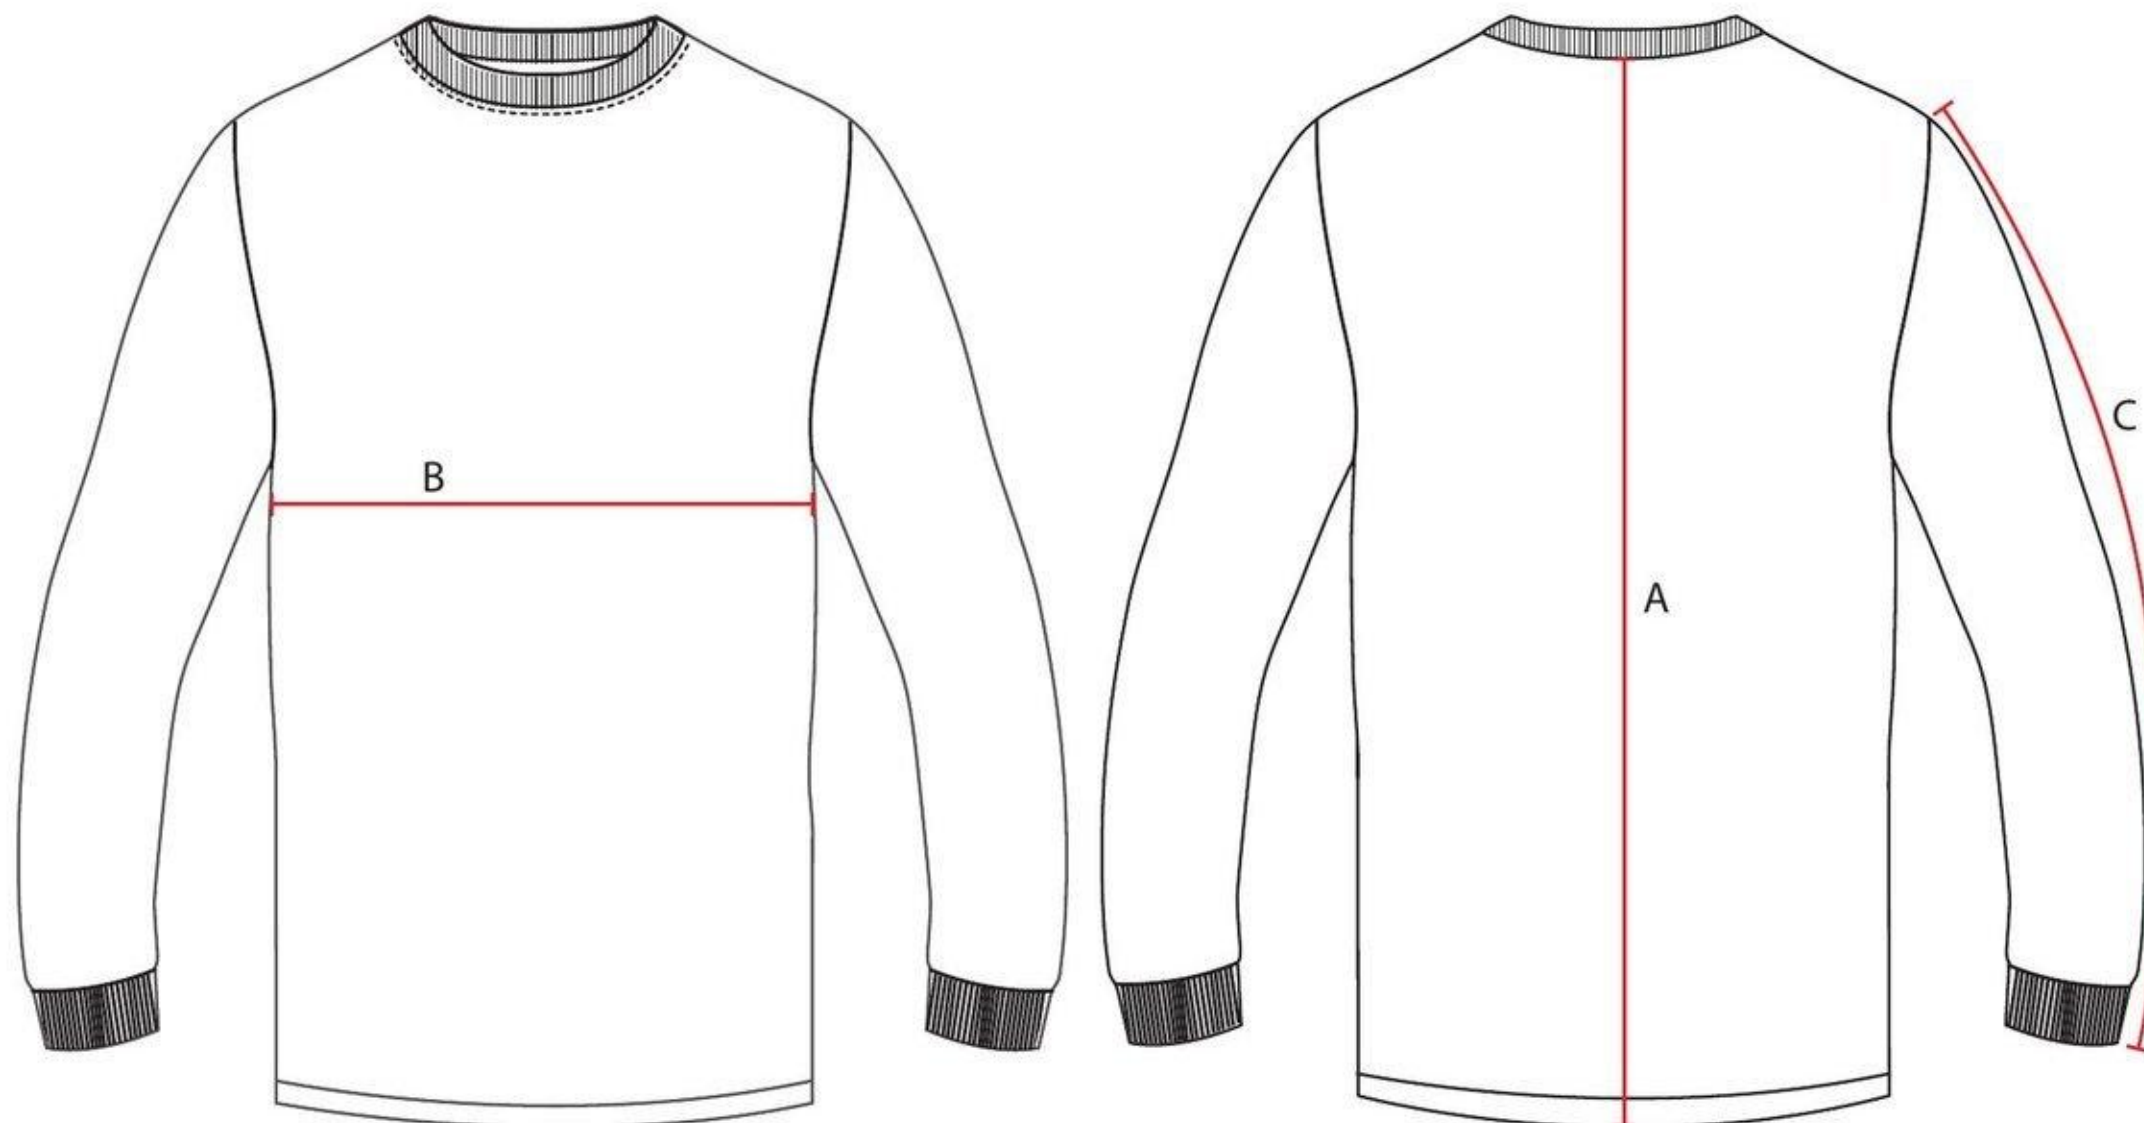

STYLE NO: <b>B123</b>	DESCRIPTION: <b>Thermal T-Shirt Long Sleeve</b>
-----------------------	---

	Descriptions	XS	S	M	L	XL	XXL	3XL	4XL	5XL
<b>A</b>	Back Length	73	74	75	76	78	80	82	84	86
<b>B</b>	Chest Width	40	46	50	54	60	64	68	72	78
<b>C</b>	Sleeve Length	63	64	65	66	67	68	69	70	71