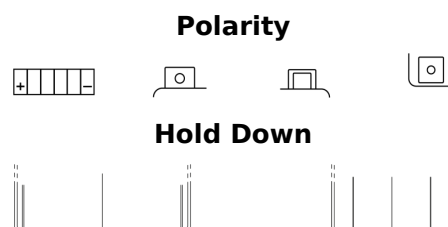

Product overview

Batteries for Motorcycles, ATVs, Snowmobiles, Garden

Li-Ion ELTX14H

Part number	ELTX14H
Technology	Li-Ion
EAN/GTIN	3661024036801
Voltage	12 V
Capacity	4.0 Ah
CCA	240 A
Watt hour	48 Wh
Length	150 mm
Width	90 mm
Height	95 mm
Box size	C53
Polarity	ETN 1
Terminal Type	M12
Hold Down	B0
Weights (subject of variation)	0.90 kg